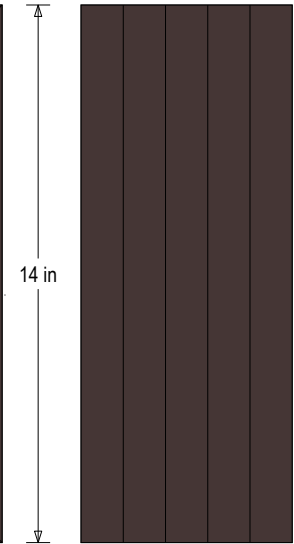

PRODUCT ID: 24490

Outdoor Blank-out LED Direct-view Sign

MODEL

TCL1418DRR-B133/120-277VAC

DIMENSIONS

14" H x 18" W x 5.5" D (est. 11 lbs)

CLASS

CLASS: TCL Series

Control Method: Switch (not included) or external relay.

CONSTRUCTION

Back Construction: 0.050" Lift-n-Shift Back

Cabinet: Corrosion resistant, extruded aluminum frame. 5.5" deep, mitered construction.

Face Material: 1/8" impact resistant, smoke-tinted polycarbonate (5109)

Faces: Double Faced Sign

Finish: Duranodic Bronze

Mounting Channel: None

ELECTRICAL

Flashing: Not Included

Input Voltage: 120-277 VAC

Photodimming: None

UL/cUL Listed: Listed for wet locations

MESSAGE

Illumination: Super bright direct view LEDs. Message blanks out when off.

Sign Messages: See message table below

NOTE: Above messages are independently controlled.

Signal-Tech

4985 Pittsburgh Ave.

Erie, PA 16509

Phone: (877) 547-9900

Fax: (814) 835-2300

Email: sales@signal-tech.com

Website: www.signal-tech.com

Product View

NOTE: Sign image may not exactly represent the finished product. For illustration purposes only.

Side A