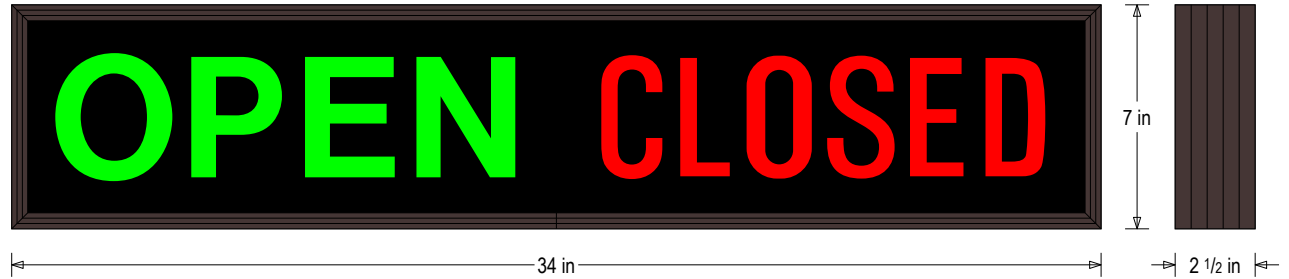

PRODUCT ID: 25883

Outdoor Blank-out LED Backlit Sign

MODEL

PHX734GR-100/120-277VAC

DIMENSIONS

7" H x 34" W x 2.5" D (est. 6.323 lbs)

CLASS

Class: PHX Series

Control Method: Switch (not included) or external relay.

CONSTRUCTION

Back Construction: 0.050" Lift-n-Shift Back

Cabinet: 1-piece, corrosion resistant, extruded aluminum frame, 2.5" deep.

Face Material: 1/8" thick, dark grey diffused acrylic

Faces: Single Faced Sign

Finish: Duranodic Bronze

Graphic: Printed graphic applied to surface

Mounting Channel: None

ELECTRICAL

Flashing: Not Included

Input Voltage: 120-277 VAC

UL/cUL Listed: Listed for wet locations

MESSAGE

Color: Black opaque

Font: Swiss 721 Bold BT

Illumination: Backlit with high intensity LEDs. Message blanks out when off

Sign Messages: See message table below

Product View

NOTE: Sign image may not exactly represent the finished product. For illustration purposes only.