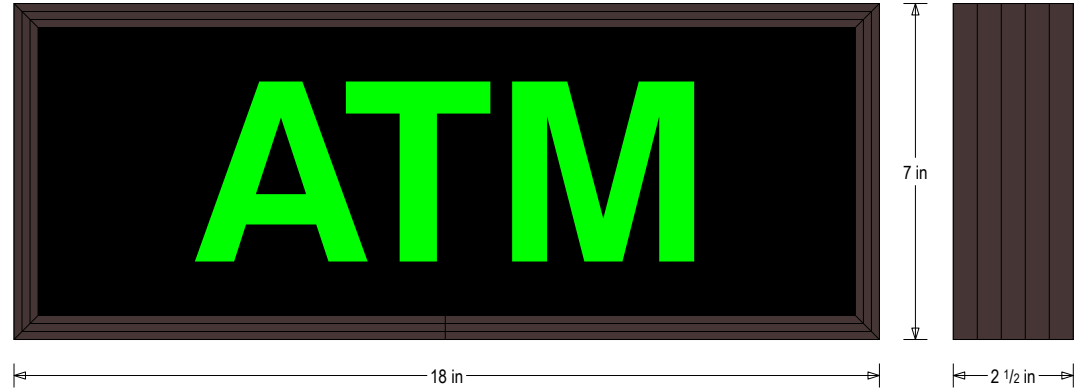

PRODUCT ID: 25924

Outdoor Blank-out LED Backlit Sign

MODEL

PHX718G-125/120-277VAC

DIMENSIONS

7" H x 18" W x 2.5" D (est. 3.364 lbs)

CLASS

Class: PHX Series

Control Method: Switch (not included) or external relay.

CONSTRUCTION

Back Construction: 0.050" Lift-n-Shift Back

Cabinet: 1-piece, corrosion resistant, extruded aluminum frame, 2.5" deep.

Face Material: 1/8" thick, dark grey diffused acrylic

Faces: Single Faced Sign

Finish: Duranodic Bronze

Graphic: Printed graphic applied to surface

Mounting Channel: None

ELECTRICAL

Flashing: Not Included

Input Voltage: 120-277 VAC

UL/cUL Listed: Listed for wet locations

MESSAGE

Color: Black opaque

Font: Swiss 721 Bold BT

Illumination: Backlit with high intensity LEDs. Message blanks out when off

Sign Messages: See message table below

MESSAGE	LED/COLOR	HEIGHT	AMPS
ATM	Green Wide Angle LED	3.75"	0.195-0.084

NOTE: Above messages are independently controlled.

Signal-Tech

4985 Pittsburgh Ave.

Erie, PA 16509

Phone: (877) 547-9900

Fax: (814) 835-2300

Email: sales@signal-tech.com

Website: www.signal-tech.com

Product View

NOTE: Sign image may not exactly represent the finished product. For illustration purposes only.