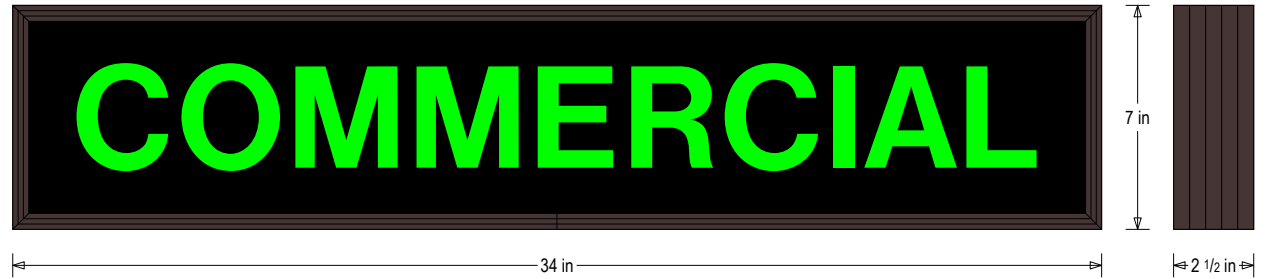

Faces: Single Faced Sign

Finish: Duranodic Bronze

Graphic: Printed graphic applied to surface

Mounting Channel: None

ELECTRICAL

Flashing: Not Included

Input Voltage: 120-277 VAC

UL/cUL Listed: Listed for wet locations

MESSAGE

Color: Black opaque

Font: Swiss 721 Bold BT

Illumination: Backlit with high intensity LEDs. Message blanks out when off

Sign Messages: See message table below

Product View

NOTE: Sign image may not exactly represent the finished product. For illustration purposes only.