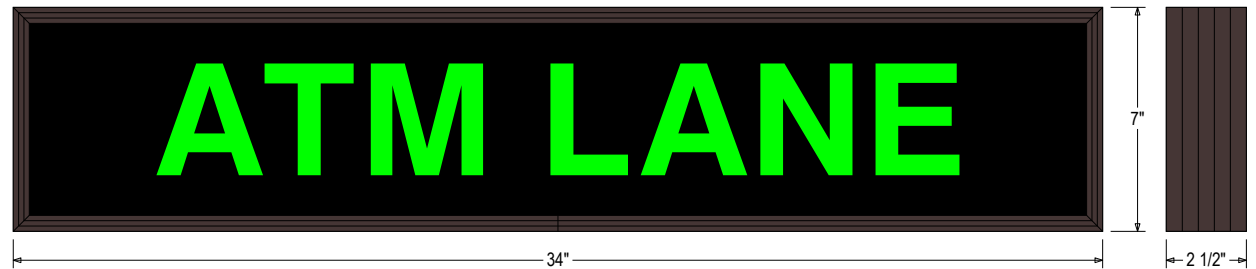

MESSAGE

Color: Black opaque

Font: Swiss 721 Bold BT

Illumination: Backlit with high intensity LEDs. Message blanks out when off

Sign Messages: See message table below

Product View

NOTE: Sign image may not exactly represent the finished product. For illustration purposes only.