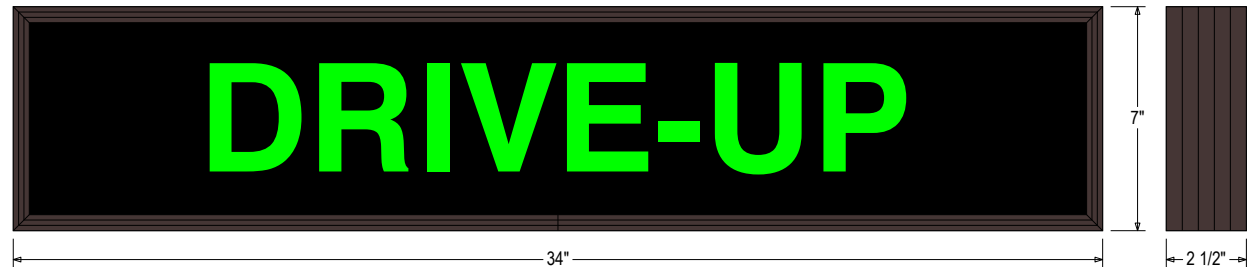

MESSAGE

Color: Black opaque

Font: Swiss 721 Bold BT

Illumination: Backlit with high intensity LEDs. Message blanks out when off

Sign Messages: See message table below

Product View

NOTE: Sign image may not exactly represent the finished product. For illustration purposes only.