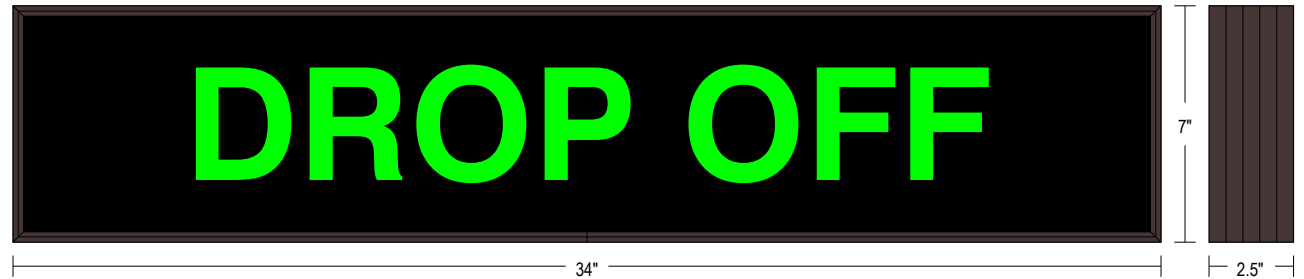

PRODUCT ID: 31000

Outdoor Blank-out LED Backlit Sign

MODEL

PHX734G-155/120-277VAC

DIMENSIONS

7" H x 34" W x 2.5" D (est. 7.725 lbs)

CLASS

Class: PHX Series

MESSAGE

Color: Black opaque

Font: Swiss 721 Bold BT

Illumination: Backlit with high intensity LEDs. Message blanks out when off

Sign Messages: See message table below

Product View

NOTE: Sign image may not exactly represent the finished product. For illustration purposes only.

MESSAGE	LED/COLOR	HEIGHT	AMPS
---------	-----------	--------	------

DROP OFF	Green Wide Angle LED	3.5"	0.347-0.150
----------	----------------------	------	-------------

NOTE: Above messages are independently controlled.