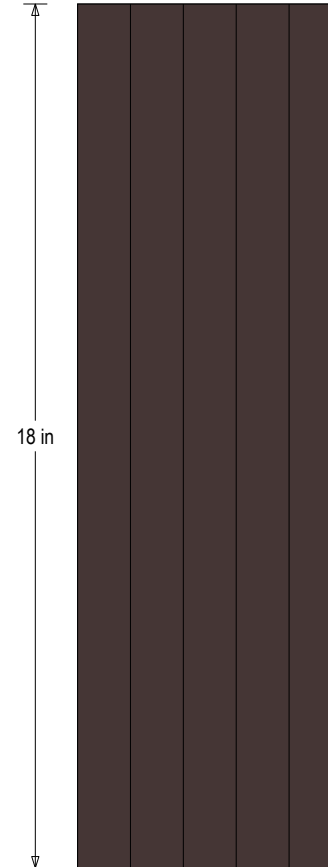

PRODUCT ID: 36723

Outdoor Blank-out LED Backlit Sign

MODEL

PHX187DGG-180/120-277VAC

DIMENSIONS

18" H x 7" W x 5.5" D (est. 12.068 lbs)

CLASS

Class: PHX Series

Faces: Double Faced Sign

Finish: Duranodic Bronze

Graphic: Printed graphic applied to surface

Mounting Channel: None

ELECTRICAL

Flashing: Not Included

Input Voltage: 120-277 VAC

UL/cUL Listed: Listed for wet locations

MESSAGE

Color: Black opaque

Font: Swiss 721 Bold BT

Illumination: Backlit with high intensity LEDs. Message blanks out when off

Sign Messages: See message table below

MESSAGE	LED/COLOR	HEIGHT	AMPS
OPEN	Green Wide Angle LED	3.0"	0.195-0.084
OPEN	Green Wide Angle LED	3.0"	0.195-0.084

Product View

NOTE: Sign image may not exactly represent the finished product. For illustration purposes only.

Side A

7 in

Side B

Frame Detail

18 in

5 1/2 in