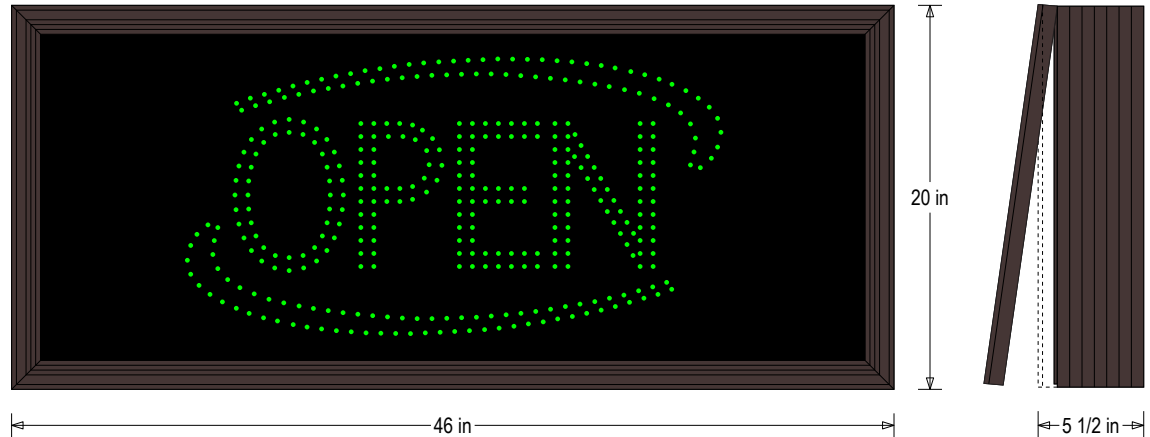

UL/cUL Listed: Listed for wet locations

MESSAGE

Illumination: Super bright direct view LEDs. Message blanks out when off.

Sign Messages: See message table below

Product View

NOTE: Sign image may not exactly represent the finished product. For illustration purposes only.

Frame Detail

MESSAGE	LED/COLOR	HEIGHT	AMPS
OPEN w/Symbols	Green Wide Angle LED	7.5", 5.625"	0.293-0.127

NOTE: Above messages are independently controlled.

Signal-Tech

4985 Pittsburgh Ave.

Erie, PA 16509

Phone: (877) 547-9900