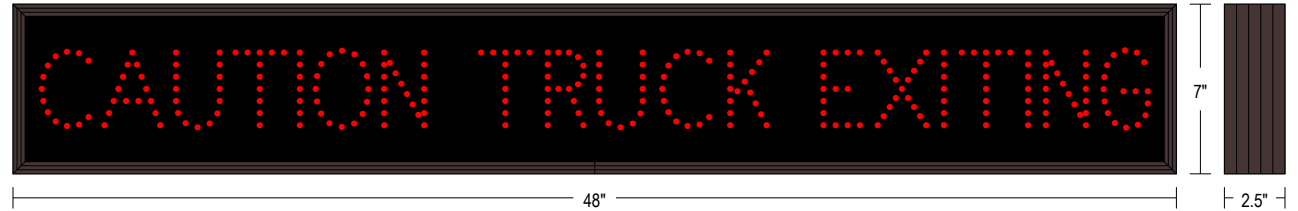

Faces: Single Faced Sign

Finish: Duranodic Bronze

Mounting Channel: None

ELECTRICAL

Flashing: Not Included

Input Voltage: 120-277 VAC

Photodimming: None

UL/cUL Listed: Listed for wet locations

MESSAGE

Illumination: Super bright direct view LEDs. Message blanks out when off.

Sign Messages: See message table below

Product View

NOTE: Sign image may not exactly represent the finished product. For illustration purposes only.