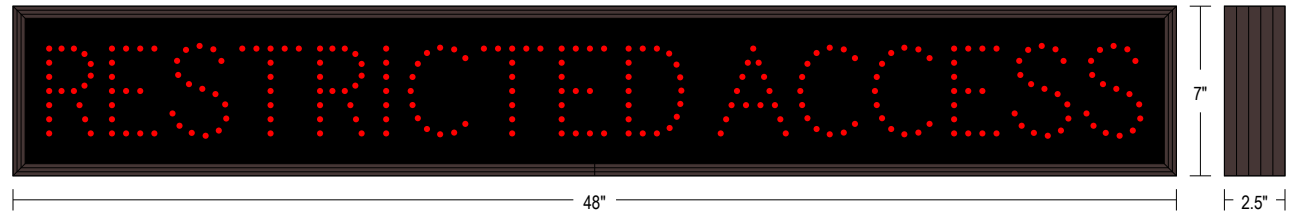

PRODUCT ID: 43205

Outdoor Blank-out LED Direct-view Sign

MODEL

TCL748R-J066/120-277VAC

DIMENSIONS

7" H x 48" W x 2.5" D (est. 11.153 lbs)

CLASS

CLASS: TCL Series

Control Method: Switch (not included) or external relay.

CONSTRUCTION

Back Construction: 0.050" Lift-n-Shift Back

Cabinet: 1-piece, corrosion resistant, extruded aluminum frame, 2.5" deep.

Face Material: 1/8" impact resistant, smoke-tinted polycarbonate (5109)

Faces: Single Faced Sign

Finish: Duranodic Bronze

Mounting Channel: None

ELECTRICAL

Flashing: Not Included

Input Voltage: 120-277 VAC

Photodimming: None

UL/cUL Listed: Listed for wet locations

MESSAGE

Illumination: Super bright direct view LEDs. Message blanks out when off.

Sign Messages: See message table below

Product View

NOTE: Sign image may not exactly represent the finished product. For illustration purposes only.