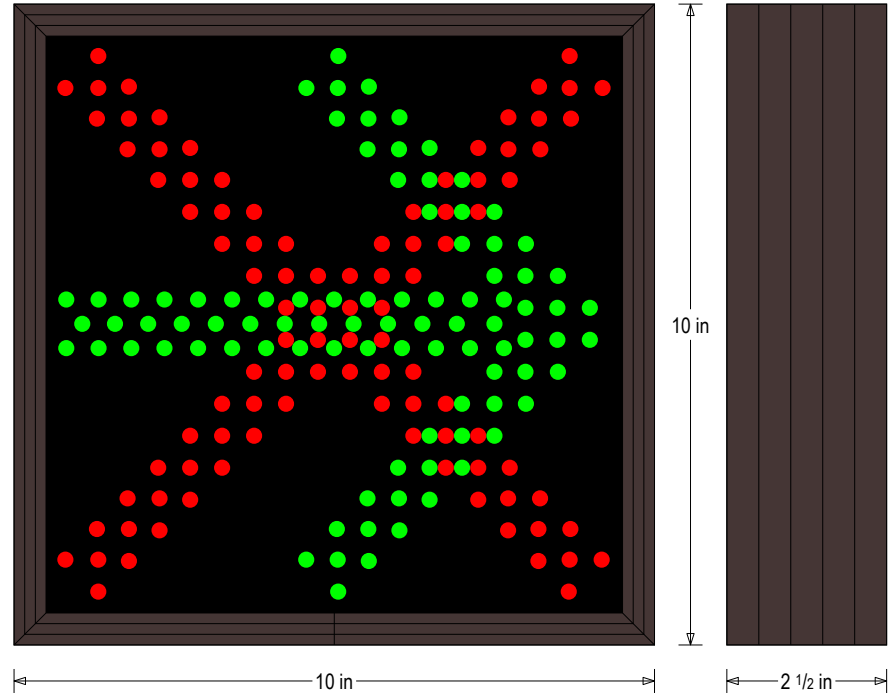

PRODUCT ID: 48869

Outdoor Blank-out LED Direct-view Sign

MODEL

TCL1010RG-B738TS/120-277VAC

DIMENSIONS

10" H x 10" W x 2.5" D (est. 3.298 lbs)

CLASS

CLASS: TCL Series

Control Method: Switch (not included) or external relay.

CONSTRUCTION

Back Construction: 0.050" Lift-n-Shift Back

Cabinet: 1-piece, corrosion resistant, extruded aluminum frame, 2.5" deep.

Face Material: 1/8" impact resistant, smoke-tinted polycarbonate (5109)

Faces: Single Faced Sign

Finish: Duranodic Bronze

Mounting Channel: None

ELECTRICAL

Flashing: Not Included

Input Voltage: 120-277 VAC

Photodimming: None

UL/cUL Listed: Listed for wet locations

MESSAGE

Illumination: Super bright direct view LEDs. Message blanks out when off.

Sign Messages: See message table below

MESSAGE	LED/COLOR	HEIGHT	AMPS
X	Red Wide Angle LED	8.375"	0.048-0.021
Right Arrow	Green Wide Angle LED	8.375"	0.075-0.032

NOTE: Above messages are independently controlled.

Signal-Tech

4985 Pittsburgh Ave.

Erie, PA 16509

Phone: (877) 547-9900

Fax: (814) 835-2300

Email: sales@signal-tech.com

Website: www.signal-tech.com

Product View

NOTE: Sign image may not exactly represent the finished product. For illustration purposes only.