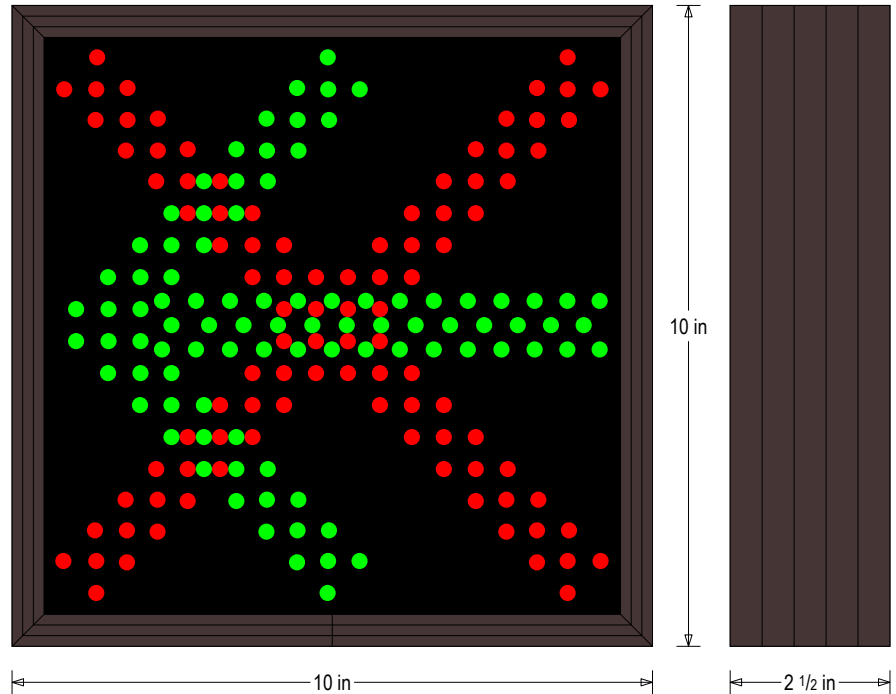

PRODUCT ID: 49031

Outdoor Blank-out LED Direct-view Sign

MODEL

TCL1010RG-B472TS/120-277VAC

DIMENSIONS

10" H x 10" W x 2.5" D (est. 3.298 lbs)

CLASS

CLASS: TCL Series

Control Method: Switch (not included) or external relay.

CONSTRUCTION

Back Construction: 0.050" Lift-n-Shift Back

Cabinet: 1-piece, corrosion resistant, extruded aluminum frame, 2.5" deep.

Face Material: 1/8" impact resistant, smoke-tinted polycarbonate (5109)

Faces: Single Faced Sign

Finish: Duranodic Bronze

Mounting Channel: None

ELECTRICAL

Flashing: Not Included

Input Voltage: 120-277 VAC

Photodimming: None

UL/cUL Listed: Listed for wet locations

MESSAGE

Illumination: Super bright direct view LEDs. Message blanks out when off.

Sign Messages: See message table below

MESSAGE	LED/COLOR	HEIGHT	AMPS
X	Red Wide Angle LED	8.375"	0.048-0.021
Left Arrow	Green Wide Angle LED	8.375"	0.075-0.032

NOTE: Above messages are independently controlled.

Signal-Tech

4985 Pittsburgh Ave.

Erie, PA 16509

Phone: (877) 547-9900

Fax: (814) 835-2300

Email: sales@signal-tech.com

Website: www.signal-tech.com

Product View

NOTE: Sign image may not exactly represent the finished product. For illustration purposes only.