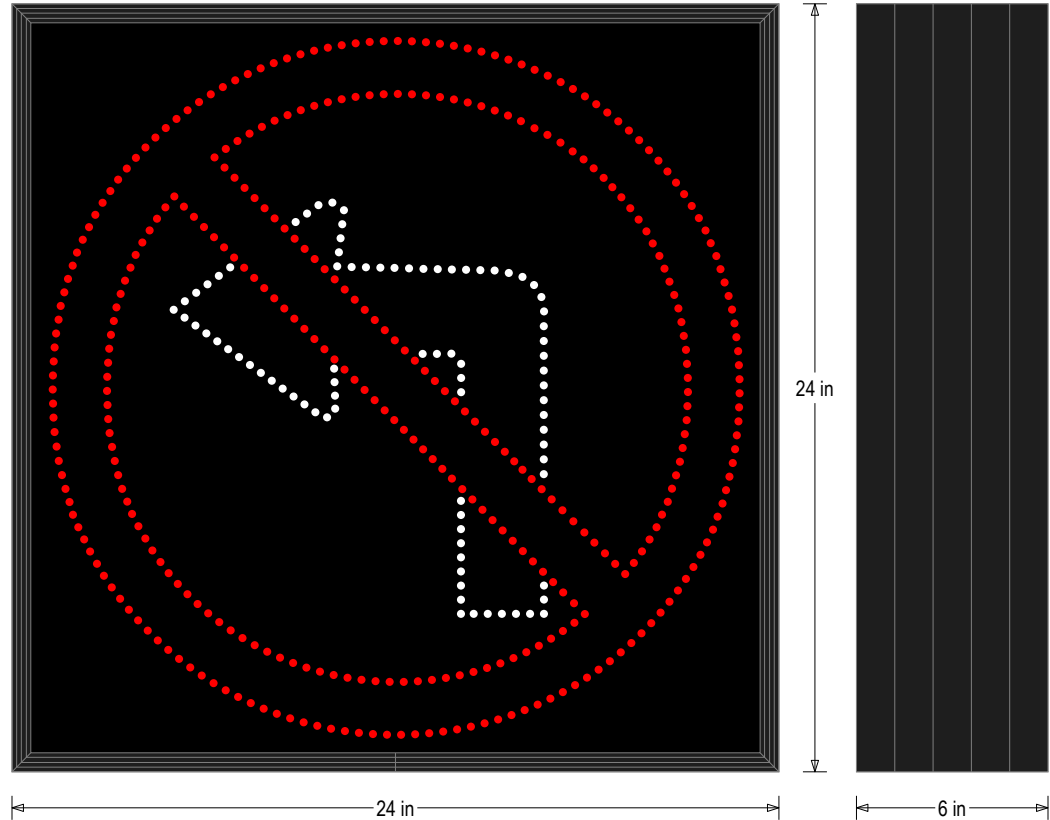

PRODUCT ID: 54000

Traffic-Grade LED Blank-Out Sign

MODEL

STR2424RW-626/120-277VAC

DIMENSIONS

24" H x 24" W x 6" D (est. 29.322 lbs)

CLASS

Class: STO Class

Control Method: Switch (not included) or external relay.

CONSTRUCTION

Back Construction: 0.125" Lift-n-Shift Back

Cabinet: 1-piece, corrosion resistant, triple hollow, extruded aluminum frame, 6" deep.

Face Material: 1/8" impact resistant, smoke-tinted polycarbonate (5109)

Faces: Single Faced Sign

Finish: Black

Mounting Channel: None

ELECTRICAL

Flashing: Not Included

Input Voltage: 120-277 VAC

Photodimming: Installed

UL/cUL Listed: Listed for wet locations

MESSAGE

Illumination: Super bright direct view LEDs. Message blanks out when off.

Sign Messages: See message table below

Product View

NOTE: Sign image may not exactly represent the finished product. For illustration purposes only.

NOTE: Above messages are independently controlled.

Signal-Tech

4985 Pittsburgh Ave.

Erie, PA 16509

Phone: (877) 547-9900

Fax: (814) 835-2300

Email: sales@signal-tech.com

Website: www.signal-tech.com