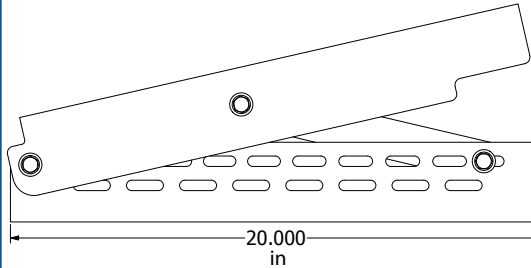

PRODUCT ID: 62345

Angle Mount Bracket

MODEL

VAM-20 inch

DIMENSIONS

2.5" H x 19.875" W x 4.375" D (est. 6.901 lbs)

CONSTRUCTION

Finish: Duranodic Bronze

Material: Formed 3/16" Aluminum bracket w/ stainless steel hardware. Adjustable between 15-90 degrees

INSTALLATION

Note: Variable angle, adjustable 15-90 degrees

Product View

NOTE: Sign image may not exactly represent the finished product. For illustration purposes only.