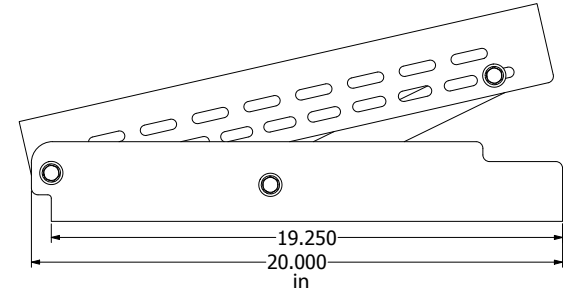

PRODUCT ID: 62345

Angle Mount Bracket

MODEL

VAM-20 inch

DIMENSIONS

2.5" H x 19.875" W x 4.375" D (est. 6.901 lbs)

CONSTRUCTION

Finish: Duranodic Bronze

Material: Formed 3/16" Aluminum bracket w/ stainless steel hardware. Adjustable between 15-90 degrees

INSTALLATION

Note: Variable angle, adjustable 15-90 degrees

Product View

NOTE: Sign image may not exactly represent the finished product. For illustration purposes only.