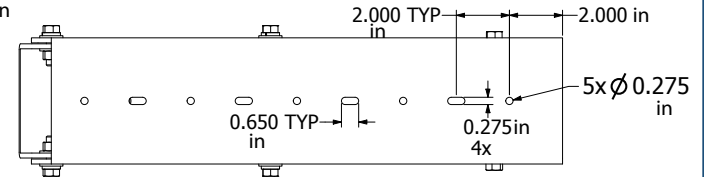

PRODUCT ID: 62345

Angle Mount Bracket

MODEL

VAM-20 inch

DIMENSIONS

2.5" H x 19.875" W x 4.375" D (est. 6.901 lbs)

CONSTRUCTION

Finish: Duranodic Bronze

Material: Formed 3/16" Aluminum bracket w/ stainless steel hardware. Adjustable between 15-90 degrees

INSTALLATION

Note: Variable angle, adjustable 15-90 degrees

Product View

NOTE: Sign image may not exactly represent the finished product. For illustration purposes only.