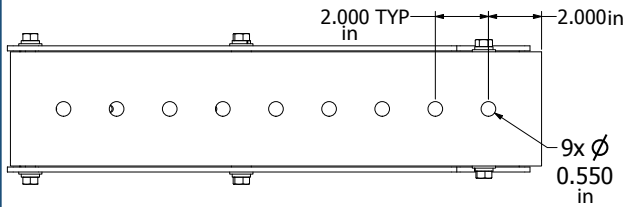

PRODUCT ID: 62345

Angle Mount Bracket

MODEL

VAM-20 inch

DIMENSIONS

2.5" H x 19.875" W x 4.375" D (est. 6.901 lbs)

CONSTRUCTION

Finish: Duranodic Bronze

Material: Formed 3/16" Aluminum bracket w/ stainless steel hardware. Adjustable between 15-90 degrees

INSTALLATION

Note: Variable angle, adjustable 15-90 degrees

Product View

NOTE: Sign image may not exactly represent the finished product. For illustration purposes only.