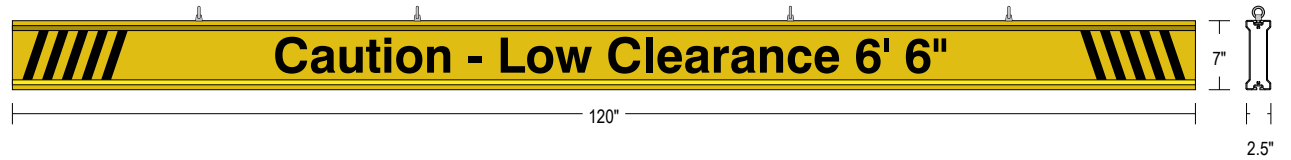

PRODUCT ID: 65811

Non-illuminated Bar Continuous

MODEL

IBAR-C7120K-J393

DIMENSIONS

7" H x 120" W x 2.5" D (est. 33.74 lbs)

CLASS

Class: IBAR Series

CONSTRUCTION

Faces: Single Faced Sign

Finish: Traffic Yellow

Graphic: Vinyl applied graphic

I-Bar: Continuous extruded aluminum bar with end caps and EasyGlide Adjustable Eyebolts for mounting.

MESSAGE

Color: Black reflective vinyl (7803)

Font: Swiss 721 Bold BT

Sign Messages: See message table below

Product View

NOTE: Sign image may not exactly represent the finished product. For illustration purposes only.