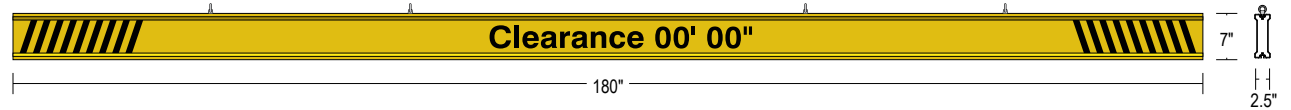

PRODUCT ID: 65831

Non-illuminated Bar Continuous

MODEL

IBAR-C7180K-604

DIMENSIONS

7" H x 180" W x 2.5" D (est. 42.109 lbs)

CLASS

Class: IBAR Series

CONSTRUCTION

Faces: Single Faced Sign

Finish: Traffic Yellow

Graphic: Vinyl applied graphic

I-Bar: Continuous extruded aluminum bar with end caps and EasyGlide Adjustable Eyebolts for mounting.

MESSAGE

Color: Black reflective vinyl (7803)

Font: Swiss 721 Bold BT

Sign Messages: See message table below

Product View

NOTE: Sign image may not exactly represent the finished product. For illustration purposes only.