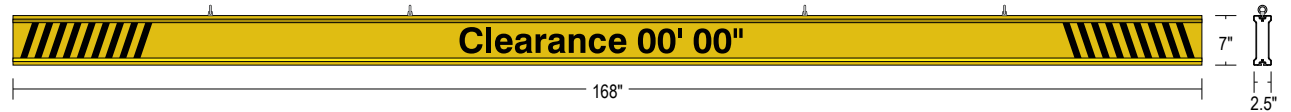

PRODUCT ID: 65833

Non-illuminated Bar Continuous

MODEL

IBAR-C7168K-604

DIMENSIONS

7" H x 168" W x 2.5" D (est. 39.382 lbs)

CLASS

Class: IBAR Series

CONSTRUCTION

Faces: Single Faced Sign

Finish: Traffic Yellow

Graphic: Vinyl applied graphic

I-Bar: Continuous extruded aluminum bar with end caps and EasyGlide Adjustable Eyebolts for mounting.

MESSAGE

Color: Black reflective vinyl (7803)

Font: Swiss 721 Bold BT

Sign Messages: See message table below

Product View

NOTE: Sign image may not exactly represent the finished product. For illustration purposes only.