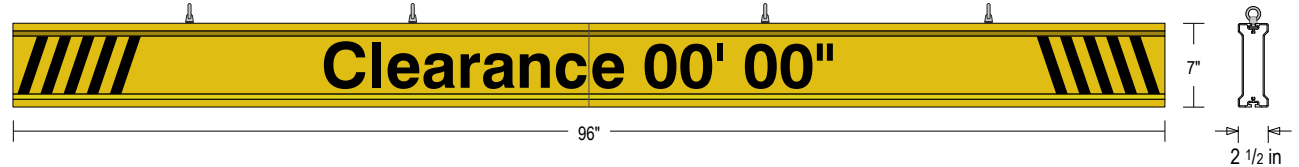

CONSTRUCTION

Faces: Single Faced Sign

Finish: Traffic Yellow

Graphic: Vinyl applied graphic

IBar: Modular, extruded aluminum bar with end caps and EasyGlide Adjustable Eyebolts per section for top mounting.

NOTE: Sign image may not exactly represent the finished product. For illustration purposes only.

I-Bar Detail