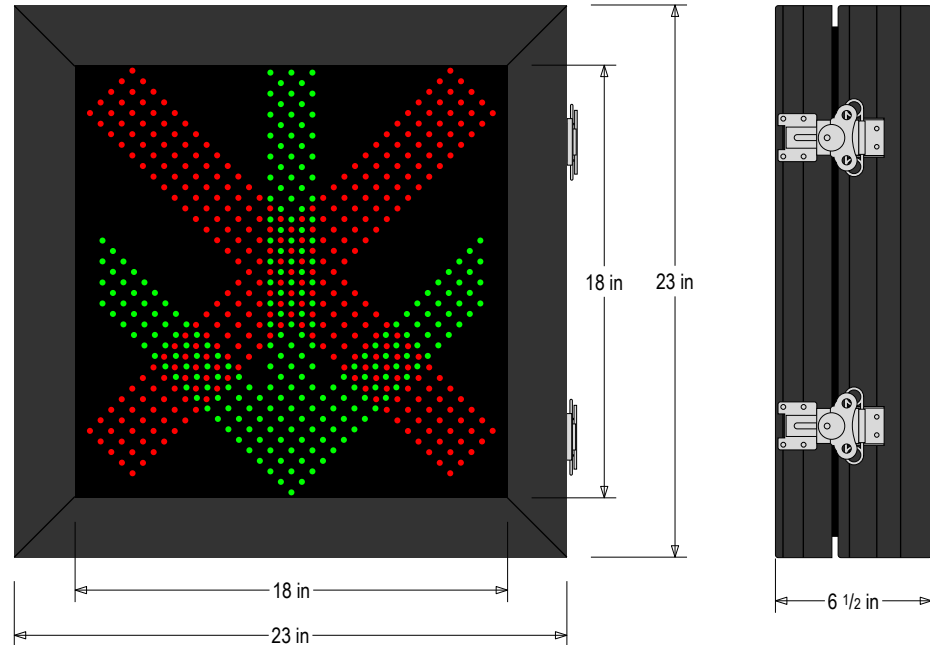

PRODUCT ID: 67684

DOT LED Blank-Out Sign

MODEL

DOT2323RG-175/100-240VAC

DIMENSIONS

23" H x 23" W x 6.5" D (est. 44.655 lbs)

CLASS

Class: DOT Series

Control Method: Switch (not included) or external relay.

CONSTRUCTION

Cabinet: Extruded aluminum cabinet with welded seams, NEMA 4X rated/IP66.

Hinged door with silicone gasket, tool-less stainless-steel latches. 6.5" Deep.

Face Material: 1/8" impact resistant, smoke-tinted polycarbonate (5109)

Faces: Single Faced Sign

Finish: Powdercoat Black

ELECTRICAL

Input Voltage: 100-240 VAC

Photodimming: IR photocells for auto photodimming

Power Supplies: No Redundancy

UL/cUL Listed: Listed for wet locations

MESSAGE

Illumination: Super bright direct view LEDs. Message blanks out when off.

Sign Messages: See message table below

MESSAGE

LED/COLOR

HEIGHT

AMPS

X	Red Narrow Angle LED	16.75"	0.187-0.078
Down Arrow	Green Narrow Angle LED	17.5"	0.222-0.093

NOTE: Above messages are independently controlled.

Signal-Tech

4985 Pittsburgh Ave.

Erie, PA 16509

Phone: (877) 547-9900

Fax: (814) 835-2300

Email: sales@signal-tech.com

Website: www.signal-tech.com

Product View

NOTE: Sign image may not exactly represent the finished product. For illustration purposes only.