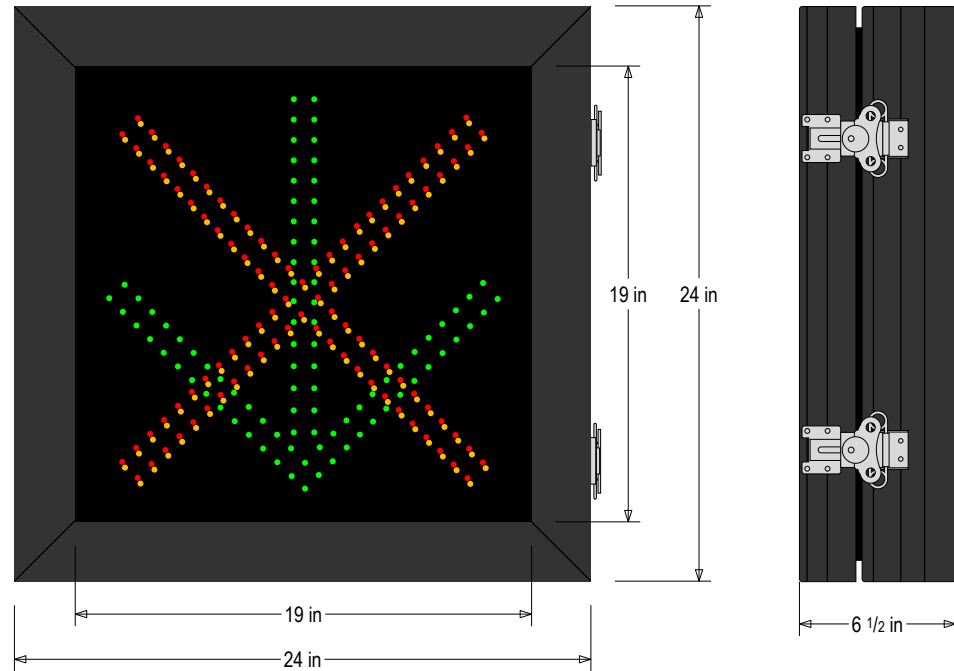

PRODUCT ID: 67887
DOT LED Blank-Out Sign

MODEL
DOT2424RAG-B295DS/100-240VAC

DIMENSIONS
24" H x 24" W x 6.5" D (est. 48.04 lbs)

CLASS
Class: DOT Series
Control Method: Switch (not included) or external relay.

CONSTRUCTION
Cabinet: Extruded aluminum cabinet with welded seams, NEMA 4X rated/IP66.
Hinged door with silicone gasket, tool-less stainless-steel latches. 6.5" Deep.
Face Material: 1/8" impact resistant, smoke-tinted polycarbonate (5109)
Faces: Single Faced Sign
Finish: Powdercoat Black

ELECTRICAL
Input Voltage: 100-240 VAC
Photodimming: IR photocells for auto photodimming
Power Supplies: No Redundancy
UL/cUL Listed: Listed for wet locations

MESSAGE
Illumination: Super bright direct view LEDs. Message blanks out when off.
Sign Messages: See message table below

MESSAGE	LED/COLOR	HEIGHT	AMPS
X	Red Narrow Angle LED	15.0"	0.058-0.024
X	Amber Narrow Angle LED	15.0"	0.058-0.024
Down Arrow	Green Narrow Angle LED	16.25"	0.090-0.037

NOTE: Above messages are independently controlled.

Signal-Tech
4985 Pittsburgh Ave.
Erie, PA 16509
Phone: (877) 547-9900
Fax: (814) 835-2300
Email: sales@signal-tech.com
Website: www.signal-tech.com

Product View

NOTE: Sign image may not exactly represent the finished product. For illustration purposes only.