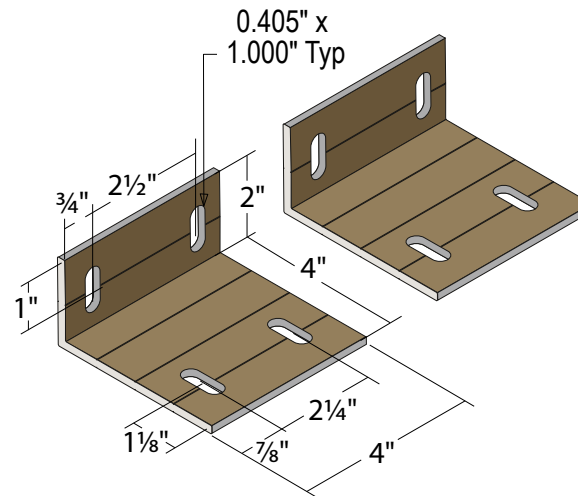

PRODUCT ID: 67991

Universal Mount

MODEL

UNI-550/750CM

DIMENSIONS

2" H x 4" W x 4" D (est. 0.953 lbs)

CONSTRUCTION

Finish: Duranodic Bronze

Material: 3/16" thick aluminum L-shaped bracket, pre-drilled for attachment.

Product View

NOTE: Sign image may not exactly represent the finished product. For illustration purposes only.

Signal-Tech
4985 Pittsburgh Ave.
Erie, PA 16509
Phone: (877) 547-9900
Fax: (814) 835-2300
Email: sales@signal-tech.com
Website: www.signal-tech.com

Signal-Tech