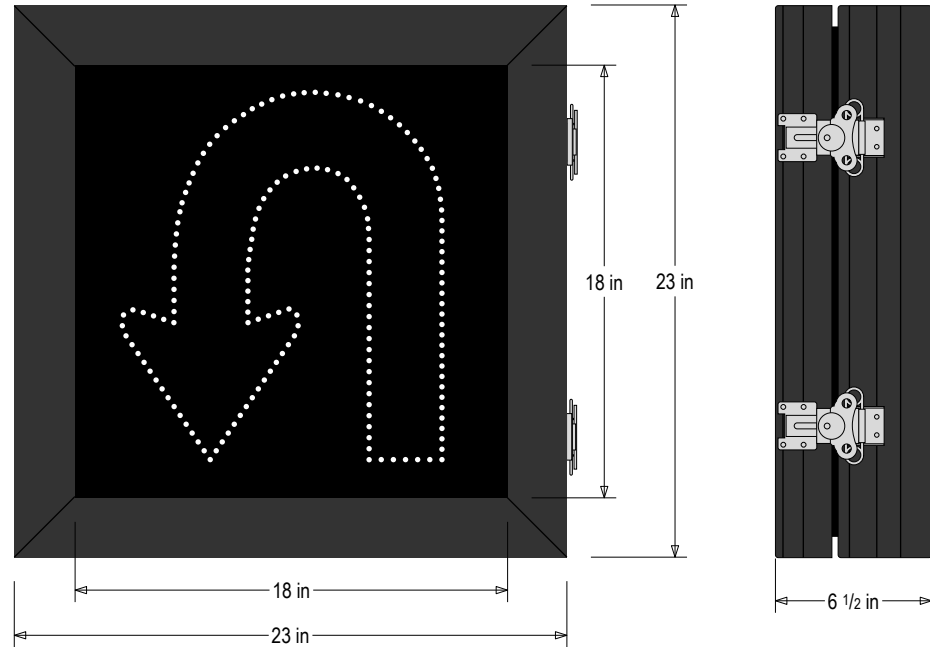

PRODUCT ID: 68274

DOT LED Blank-Out Sign

MODEL

DOT2323W-P118/9-24VDC

DIMENSIONS

23" H x 23" W x 6.5" D (est. 42.621 lbs)

CLASS

Class: DOT Series

U-Turn Symbol	White Narrow Angle LED	15.25"	1.760-0.660
---------------	------------------------	--------	-------------

NOTE: Above messages are independently controlled.

Signal-Tech

4985 Pittsburgh Ave.

Frame Detail