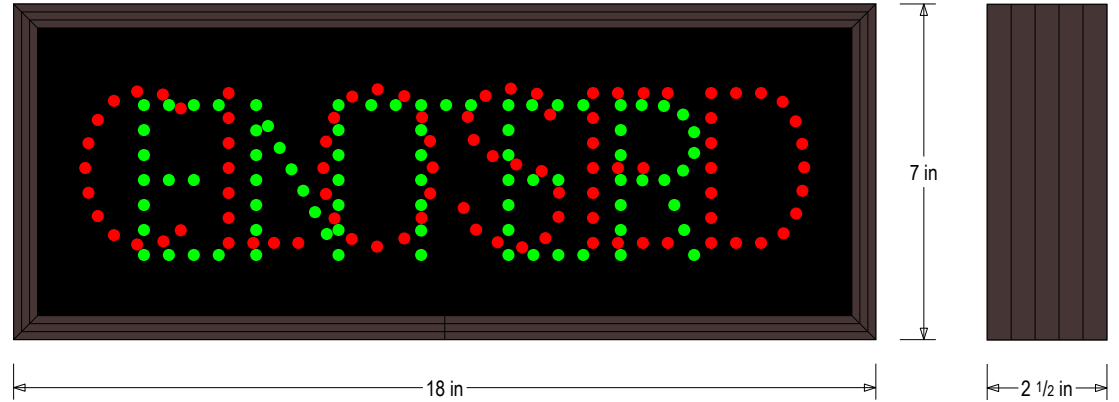

P

Outdoor lanout ED Directie Sign

T71880/120277

7 x 18 x 2.5 D est. 5.556 ls

: T Series
otro etod : Sitch not included or external relay.

c otructio : 0.050 iftnShift ac
iet : 1piece corosion resistant extruded aluminum frame 2.5 deep.
ce teri : 1/8 impact resistant smoeinted polycarbonate 510
ce : Single Faced Sign
ii : Duranodic rone
outi e : None

i : Not ncluded
ut Vote : 120277
Potodii : None
c ited : isted for et locations

uitio : Super right direct ie EDs. essage lans out hen off.
i ee : See message tale elo

		P	
OSED	ed ide ngle ED	.125	0.00.018
ENTE	reen ide ngle ED	.125	0.0650.028

NOTE: oe messages are independently controlled.

iec
85 Pittsurgh e.
Erie P 1650
Phone: 877 5700
Fax: 81 85200
Email: salessignaltech.com
eite wwitecco

Product View

NOTE: Sign image may not exactly represent the finished product. For illustration purposes only.