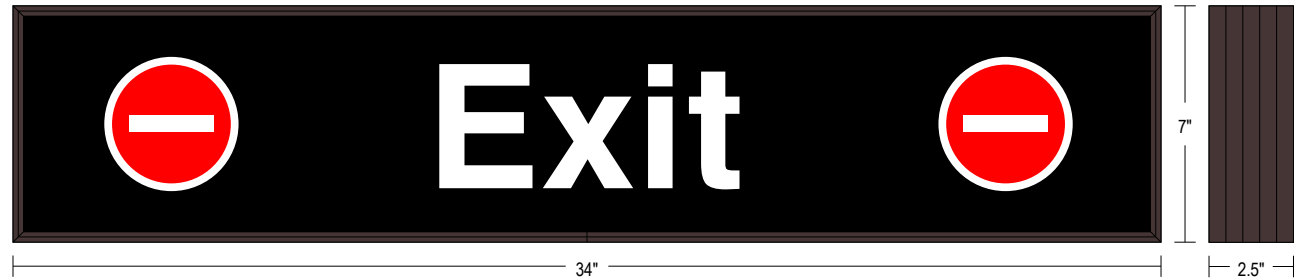

Faces: Single Faced Sign

Finish: Duranodic Bronze

Graphic: Printed graphic applied to surface

Mounting Channel: None

ELECTRICAL

Flashing: Not Included

Input Voltage: 120-277 VAC

UL/cUL Listed: Listed for wet locations

MESSAGE

Color: Black opaque

Font: Swiss 721 Bold BT

Illumination: Backlit with high intensity LEDs. Message blanks out when off

Sign Messages: See message table below

Product View

NOTE: Sign image may not exactly represent the finished product. For illustration purposes only.

MESSAGE	LED/COLOR	HEIGHT	AMPS
---------	-----------	--------	------

Exit w/ Do Not Enter Symbols	Printed Red Translucent, White Wide Angle LED	4.0", 3.75", 4.0"	0.347-0.150
------------------------------	---	-------------------	-------------