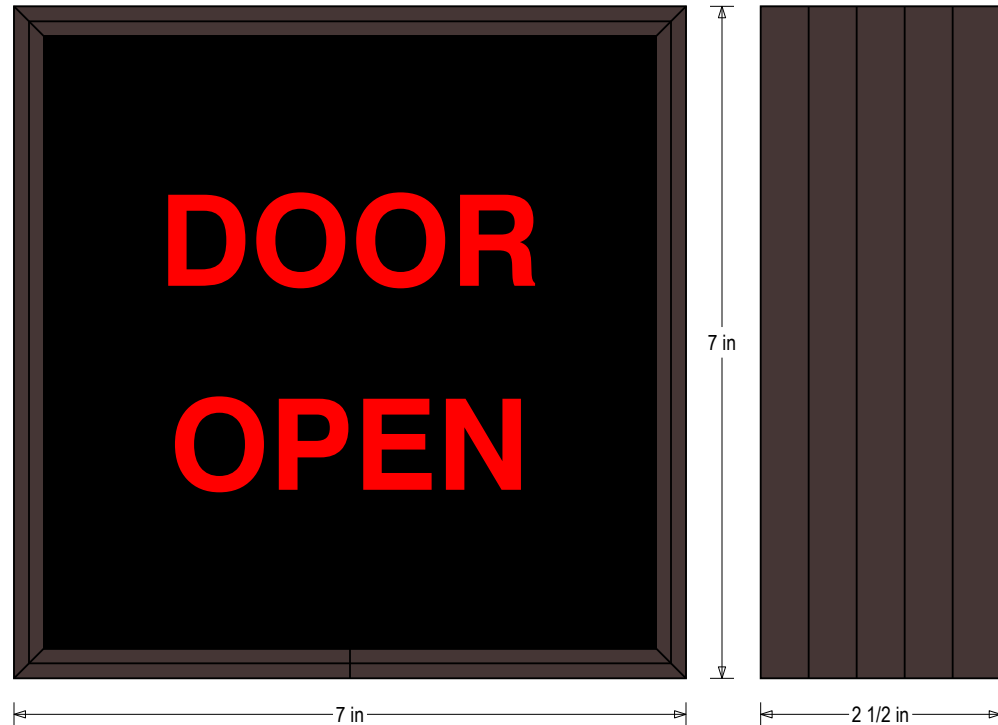

## PRODUCT ID: 38690

Indoor Blank-out LED Backlit Sign

### DIMENSIONS

7" H x 7" W x 2.5" D (est. 1.935 lbs)

DOOR OPEN	Red Wide Angle LED	1.5"	0.026-0.011
-----------	--------------------	------	-------------

NOTE: Above messages are independently controlled.

## Product View

NOTE: Sign image may not exactly represent the finished product. For illustration purposes only.

Frame Detail