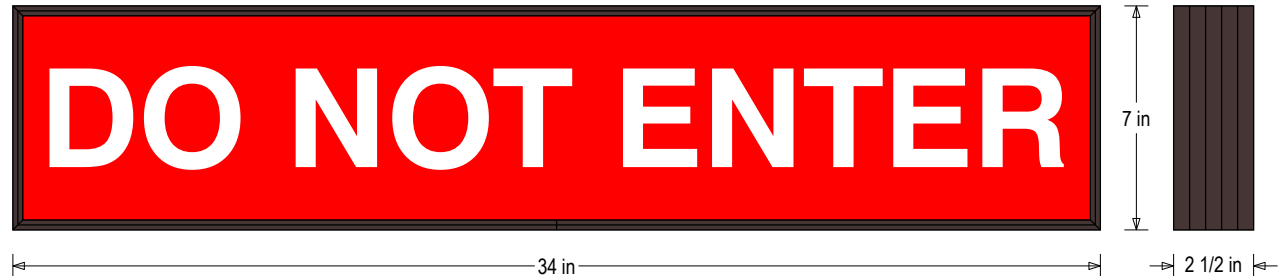

PRODUCT ID: 39005

Outdoor LED Backlit Sign

MODEL

PHXF734W-130R/120-277VAC

DIMENSIONS

7" H x 34" W x 2.5" D (est. 6.33 lbs)

CLASS

CLASS: PHXF Series

Control Method: Switch (not included) or external relay.

CONSTRUCTION

Back Construction: 0.050" Lift-n-Shift Back

Cabinet: 1-piece, corrosion resistant, extruded aluminum frame, 2.5" deep.

Face Material: 1/8" thick, impact modified acrylic (0000)

Faces: Single Faced Sign

Finish: Duranodic Bronze

Graphic: Printed graphic applied to surface

Mounting Channel: None

ELECTRICAL

Flashing: Not Included

Input Voltage: 120-277 VAC

UL/cUL Listed: Listed for wet locations

MESSAGE

Color: Red translucent

Font: Swiss 721 Bold BT

Illumination: White high intensity LED backlit. Message always visible.

Sign Messages: See message table below

NOTE: Above messages are independently controlled.

Signal-Tech

4985 Pittsburgh Ave.

Erie, PA 16509

Phone: (877) 547-9900

Fax: (814) 835-2300

Email: sales@signal-tech.com

Website: www.signal-tech.com

Product View

NOTE: Sign image may not exactly represent the finished product. For illustration purposes only.