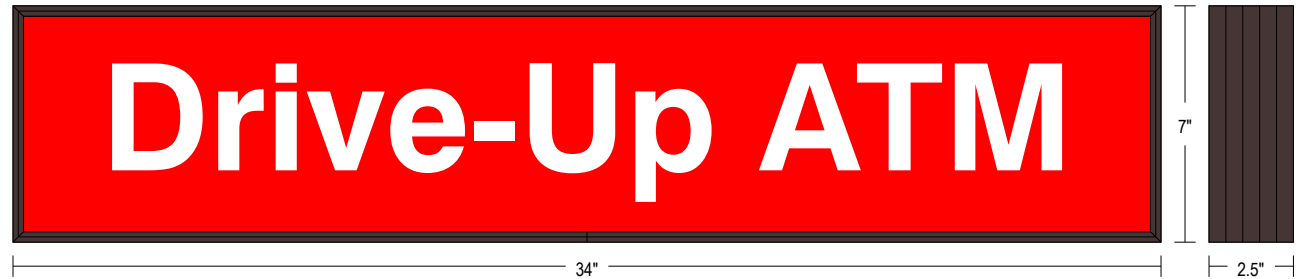

MESSAGE

Color: Red translucent

Font: Swiss 721 Bold BT

Illumination: White high intensity LED backlit. Message always visible.

Sign Messages: See message table below

Product View

NOTE: Sign image may not exactly represent the finished product. For illustration purposes only.