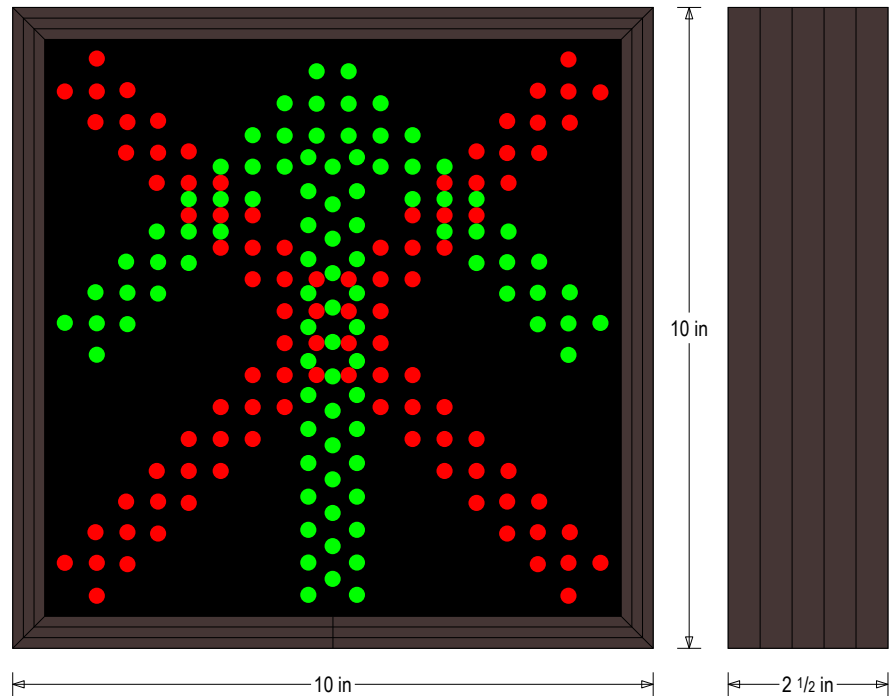

PRODUCT ID: 47642

Outdoor Blank-out LED Direct-view Sign

MODEL

TCL1010RG-I904TS/120-277VAC

DIMENSIONS

10" H x 10" W x 2.5" D (est. 3.298 lbs)

CLASS

CLASS: TCL Series

Control Method: Switch (not included) or external relay.

CONSTRUCTION

Back Construction: 0.050" Lift-n-Shift Back

Cabinet: 1-piece, corrosion resistant, extruded aluminum frame, 2.5" deep.

Face Material: 1/8" impact resistant, smoke-tinted polycarbonate (5109)

Faces: Single Faced Sign

Finish: Duranodic Bronze

Mounting Channel: None

ELECTRICAL

Flashing: Not Included

Input Voltage: 120-277 VAC

Photodimming: None

UL/cUL Listed: Listed for wet locations

MESSAGE

Illumination: Super bright direct view LEDs. Message blanks out when off.

Sign Messages: See message table below

MESSAGE	LED/COLOR	HEIGHT	AMPS
X	Red Wide Angle LED	8.375"	0.048-0.021
Up Arrow	Green Wide Angle LED	8.125"	0.075-0.032

NOTE: Above messages are independently controlled.

Signal-Tech

4985 Pittsburgh Ave.

Erie, PA 16509

Phone: (877) 547-9900

Fax: (814) 835-2300

Email: sales@signal-tech.com

Website: www.signal-tech.com

Product View

NOTE: Sign image may not exactly represent the finished product. For illustration purposes only.