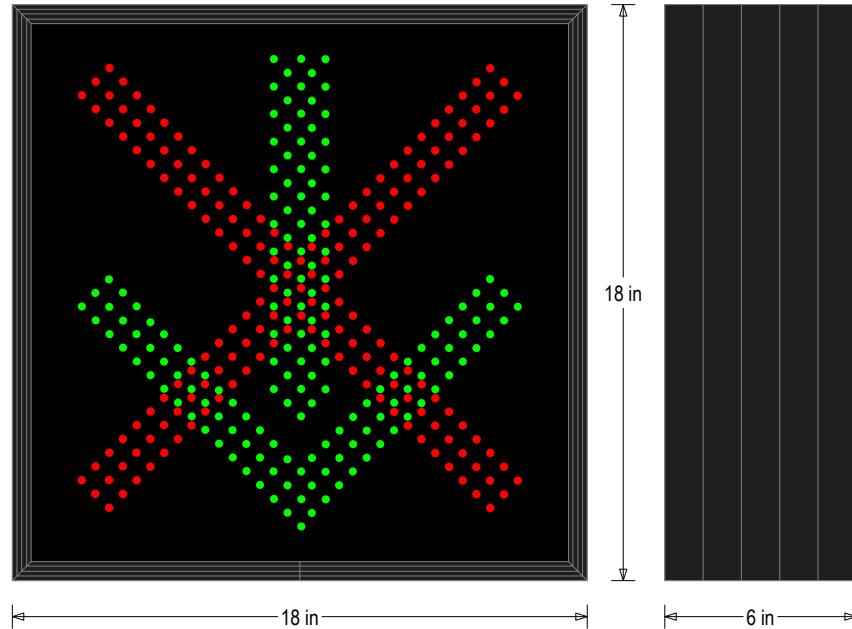

PRODUCT ID: 54006

Traffic-Grade LED Blank-Out Sign

MODEL

STR1818RG-175TS/120-277VAC

DIMENSIONS

18" H x 18" W x 6" D (est. 16.677 lbs)

CLASS

Class: STO Class

Faces: Single Faced Sign

Finish: Black

Mounting Channel: None

ELECTRICAL

Flashing: Not Included

Input Voltage: 120-277 VAC

Photodimming: Installed

UL/cUL Listed: Listed for wet locations

MESSAGE

Illumination: Super bright direct view LEDs. Message blanks out when off.

Sign Messages: See message table below

Product View

NOTE: Sign image may not exactly represent the finished product. For illustration purposes only.

MESSAGE

LED/COLOR

HEIGHT

AMPS

X	Red Narrow Angle LED	13.625"	0.087-0.038
Down Arrow	Green Narrow Angle LED	14.625"	0.127-0.055

NOTE: Above messages are independently controlled.

Sample Display Options

Frame Detail