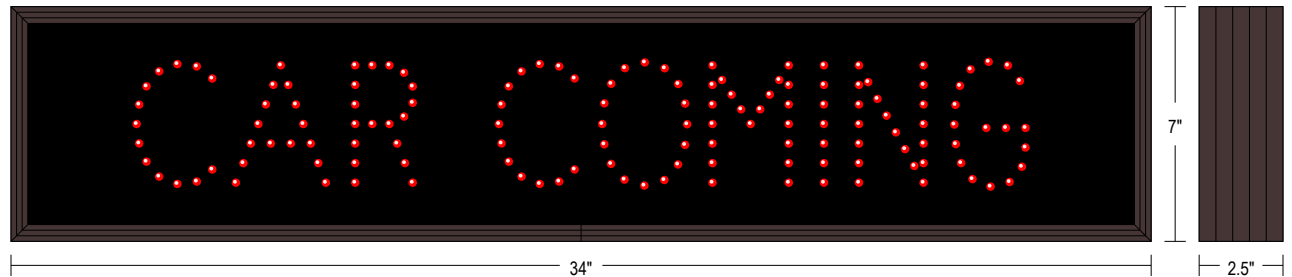

MESSAGE

Illumination: Super bright direct view LEDs. Message blanks out when off.

Sign Messages: See message table below

MESSAGE	LED/COLOR	HEIGHT	AMPS
CAR COMING	Red Wide Angle LED	3.5"	0.667-0.333

NOTE: Above messages are independently controlled.

NOTE: Sign image may not exactly represent the finished product. For illustration purposes only.

Frame Detail