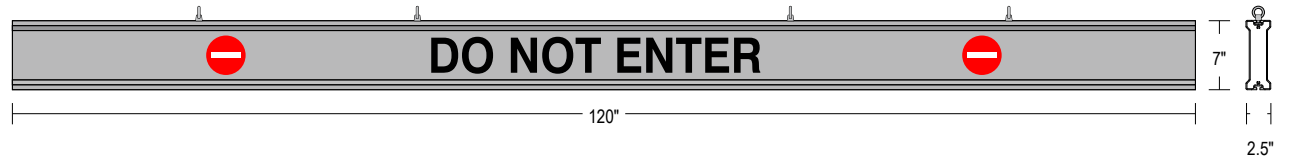

PRODUCT ID: 65805

Non-illuminated Bar Continuous

MODEL

IBAR-C7120KRW-813

DIMENSIONS

7" H x 120" W x 2.5" D (est. 28.473 lbs)

CLASS

Class: IBAR Series

CONSTRUCTION

Faces: Single Faced Sign

Finish: Brushed Aluminum

Graphic: Vinyl applied graphic

I-Bar: Continuous extruded aluminum bar with end caps and EasyGlide Adjustable Eyebolts for mounting.

MESSAGE

Color: Black reflective vinyl (7803)

Font: Swiss 721 Bold BT

Sign Messages: See message table below

Product View

NOTE: Sign image may not exactly represent the finished product. For illustration purposes only.