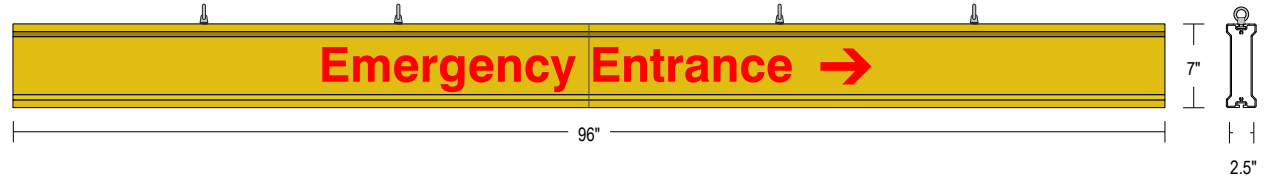

PRODUCT ID: 65810

Non-illuminated Bar Modular

MODEL

IBAR-M796R-J431

DIMENSIONS

7" H x 96" W x 2.5" D (est. 27.24 lbs)

CLASS

Class: IBAR Series

CONSTRUCTION

Faces: Single Faced Sign

Finish: Traffic Yellow

Graphic: Vinyl applied graphic

I-Bar: Modular, extruded aluminum bar with end caps and EasyGlide Adjustable Eyebolts per section for top mounting.

MESSAGE

Color: Refer to message table (Red Reflective Vinyl)

Font: Swiss 721 Bold BT

Sign Messages: See message table below

Product View

NOTE: Sign image may not exactly represent the finished product. For illustration purposes only.