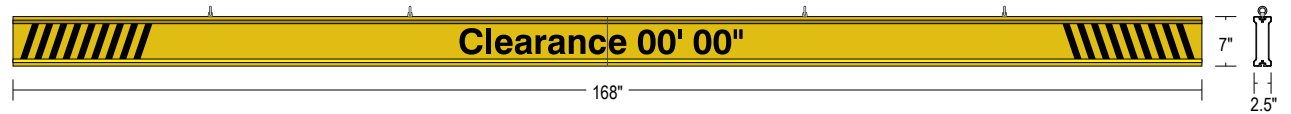

PRODUCT ID: 65834

Non-illuminated Bar Modular

MODEL

IBAR-M7168K-604

DIMENSIONS

7" H x 168" W x 2.5" D (est. 44.34 lbs)

CLASS

Class: IBAR Series

CONSTRUCTION

Faces: Single Faced Sign

Finish: Traffic Yellow

Graphic: Vinyl applied graphic

I-Bar: Modular, extruded aluminum bar with end caps and EasyGlide Adjustable Eyebolts per section for top mounting.

MESSAGE

Color: Black reflective vinyl (7803)

Font: Swiss 721 Bold BT

Sign Messages: See message table below

Product View

NOTE: Sign image may not exactly represent the finished product. For illustration purposes only.