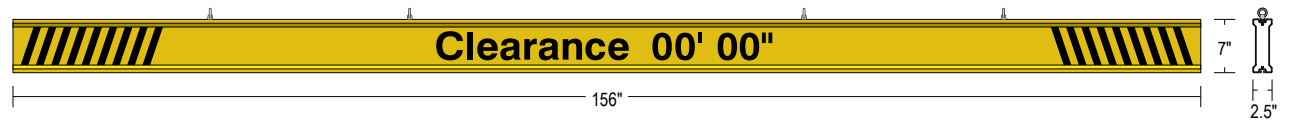

PRODUCT ID: 65835

Non-illuminated Bar Continuous

MODEL

IBAR-C7156K-604

DIMENSIONS

7" H x 156" W x 2.5" D (est. 36.655 lbs)

CLASS

Class: IBAR Series

CONSTRUCTION

Faces: Single Faced Sign

Finish: Traffic Yellow

Graphic: Vinyl applied graphic

I-Bar: Continuous extruded aluminum bar with end caps and EasyGlide Adjustable Eyebolts for mounting.

MESSAGE

Color: Black reflective vinyl (7803)

Font: Swiss 721 Bold BT

Sign Messages: See message table below

Product View

NOTE: Sign image may not exactly represent the finished product. For illustration purposes only.