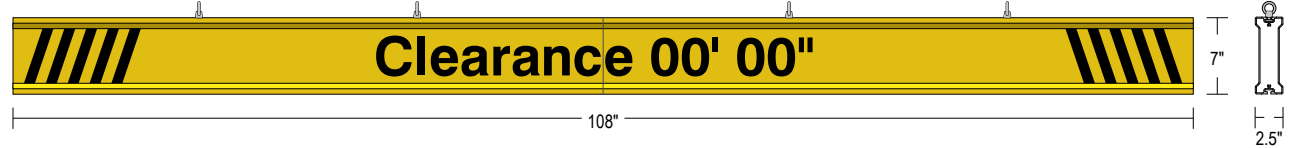

PRODUCT ID: 65897

Non-illuminated Bar Modular

MODEL

IBAR-M7108K-604

DIMENSIONS

7" H x 108" W x 2.5" D (est. 30.29 lbs)

CLASS

Class: IBAR Series

CONSTRUCTION

Faces: Single Faced Sign

Finish: Traffic Yellow

Graphic: Vinyl applied graphic

I-Bar: Modular, extruded aluminum bar with end caps and EasyGlide Adjustable Eyebolts per section for top mounting.

MESSAGE

Color: Black reflective vinyl (7803)

Font: Swiss 721 Bold BT

Sign Messages: See message table below

Product View

NOTE: Sign image may not exactly represent the finished product. For illustration purposes only.