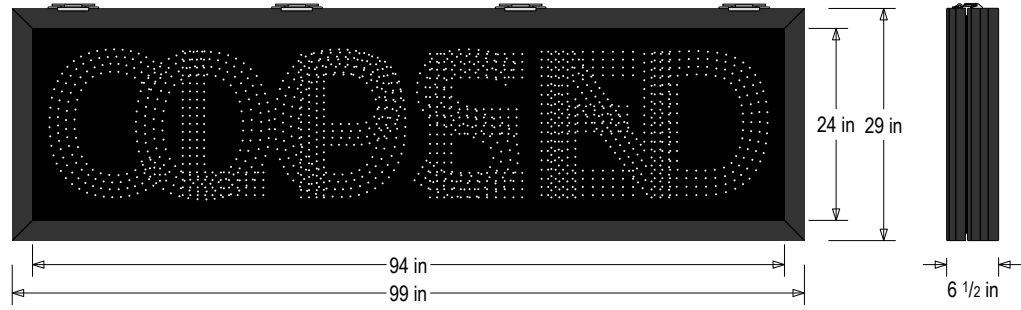

PRODUCT ID: 68887
DOT LED Blank-Out Sign

MODEL
 DOT2999WW-100/100-240VAC

DIMENSIONS
 29" H x 99" W x 6.5" D (est. 164.127 lbs)

CLASS
 Class: DOT Series
 Control Method: Switch (not included) or external relay.

CONSTRUCTION
 Cabinet: Extruded aluminum cabinet with welded seams, NEMA 4X rated/IP66.
 Hinged door with silicone gasket, tool-less stainless-steel latches. 6.5" Deep.
 Face Material: 1/8" impact resistant, smoke-tinted polycarbonate (5109)
 Faces: Single Faced Sign
 Finish: Powdercoat Black

ELECTRICAL
 Input Voltage: 100-240 VAC
 Photodimming: IR photocells for auto photodimming
 Power Supplies: Redundant
 UL/cUL Listed: Listed for wet locations

MESSAGE
 Illumination: Super bright direct view LEDs. Message blanks out when off.
 Sign Messages: See message table below

Product View

NOTE: Sign image may not exactly represent the finished product. For illustration purposes only.

Sample Display Options

Frame Detail

MESSAGE	LED/COLOR	HEIGHT	AMPS
OPEN	White Narrow Angle LED	18.0"	0.670-0.279
CLOSED	White Narrow Angle LED	18.0"	0.824-0.343