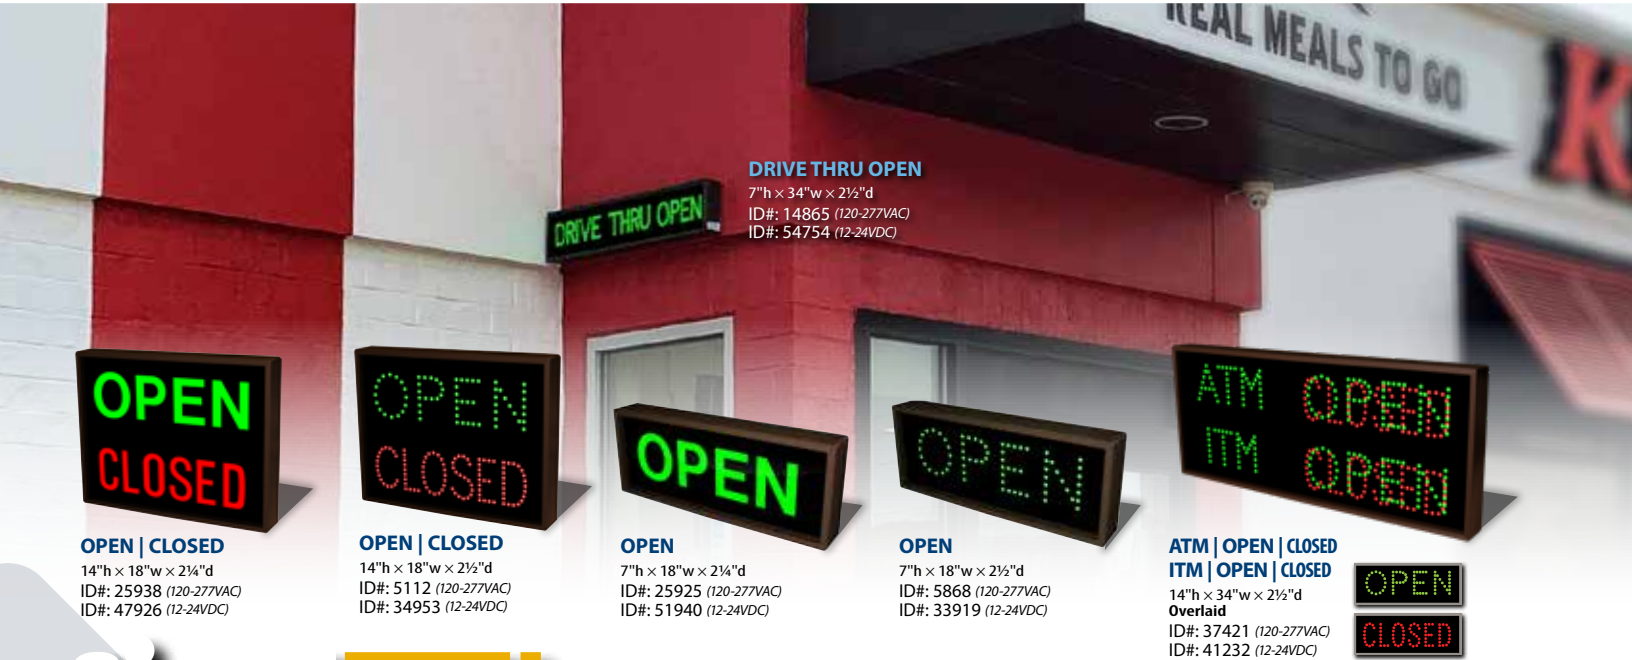

Customize don't compromise

DRIVE THRU OPEN
7" h x 34" w x 2 1/2" d
ID#: 14865 (120-277VAC)
ID#: 54754 (12-24VDC)

OPEN
CLOSED

OPEN | CLOSED
14" h x 18" w x 2 1/4" d
ID#: 25938 (120-277VAC)
ID#: 47926 (12-24VDC)

OPEN
CLOSED

OPEN | CLOSED
14" h x 18" w x 2 1/2" d
ID#: 5112 (120-277VAC)
ID#: 34953 (12-24VDC)

OPEN

OPEN
7" h x 18" w x 2 1/4" d
ID#: 25925 (120-277VAC)
ID#: 51940 (12-24VDC)

OPEN

OPEN
7" h x 18" w x 2 1/2" d
ID#: 5868 (120-277VAC)
ID#: 33919 (12-24VDC)

ATM OPEN
ITM OPEN

ATM | OPEN | CLOSED
ITM | OPEN | CLOSED
14" h x 34" w x 2 1/2" d
Overlaid
ID#: 37421 (120-277VAC)
ID#: 41232 (12-24VDC)

OPEN
CLOSED

Signal-Tech

For more information about these products visit signal-tech.com or contact sales@signal-tech.com

877-547-9900