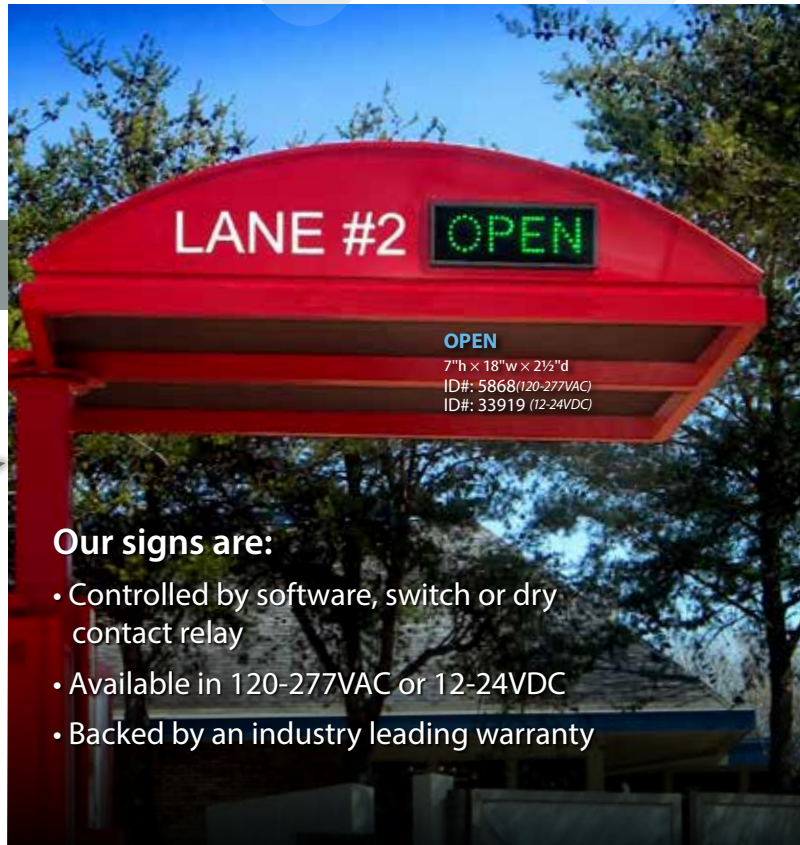

I need a sign I can see!

We've got that.

Our LED signs are guaranteed readable in direct sunlight and maintenance free. They help your drive-thru lanes stand out so motorists can easily see what services are available and which lanes are open.

We offer a wide selection of signs with traditional messages or we can customize them to reflect your brand or service.

If you're looking to upgrade your drive-thru and get your signs fast, consider our stock signs that can ship out the same day they are ordered – almost 100 to choose from.