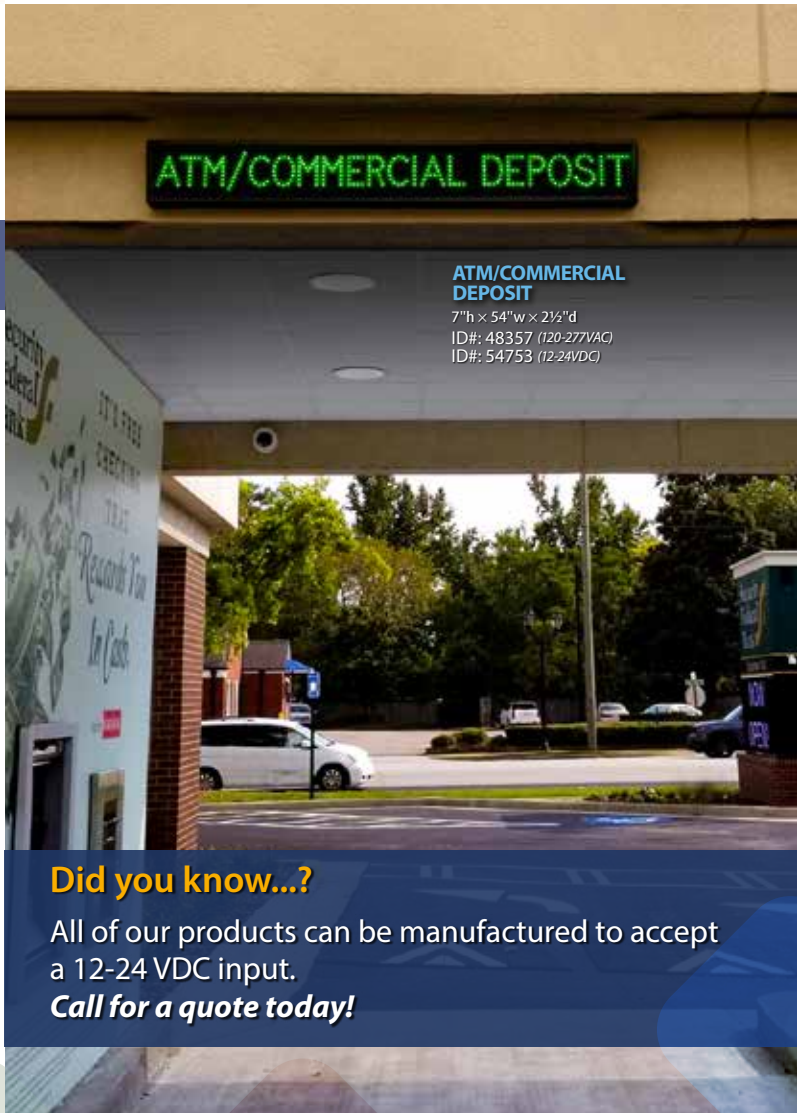

OPEN
CLOSED

My lanes are multi-functional!

We have you covered.

Direct motorists to an open pickup window or teller lane using our eco-friendly LED signs.

Change lane status or available services with the flick of a switch.

Choose a sign with multiple messages to give you the flexibility to change the flow of traffic or services available at any time.

Use your sign to effectively communicate to motorist in your drive-thru and keep customers moving quickly.