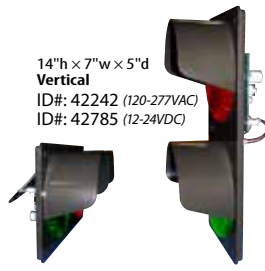

Available in:

- Horizontal or vertical orientations
- Post or surface mount
- 120-277VAC or 12-24VDC

14" h x 7" w x 6" d
Vertical
 ID#: 50937 (120-277VAC)
 ID#: 51592 (12-24VDC)

LED Traffic Controller

7" h x 14" w x 6" d
Horizontal
 ID#: 52170 (120-277VAC)
 ID#: 51593 (12-24VDC)