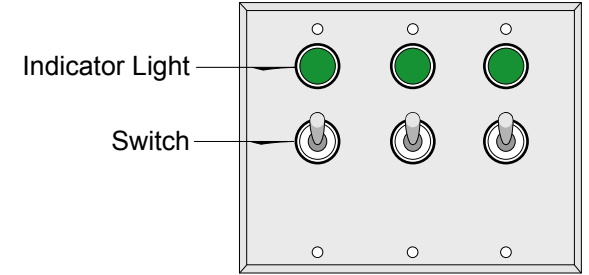

PRODUCT ID: 11786

Switch

MODEL

TG222 SPST/120VAC

DIMENSIONS

4.5" H x 6.37" W x 1" D (est. 0.521 lbs)

CONSTRUCTION

Finish: Switch plate brushed stainless steel

Switch: Switch with indicator lights

Switch plate: Stamped stainless steel pre-punched for switch(es) and indicator light(s)

ELECTRICAL

Input Voltage: 120VAC

Signal-Tech
4985 Pittsburgh Ave.
Erie, PA 16509
Phone: (877) 547-9900
Fax: (814) 835-2300
Email: sales@signal-tech.com
Website: www.signal-tech.com

Product View

NOTE: Sign image may not exactly represent the finished product. For illustration purposes only.

Front View

Three Gang

Schematic View