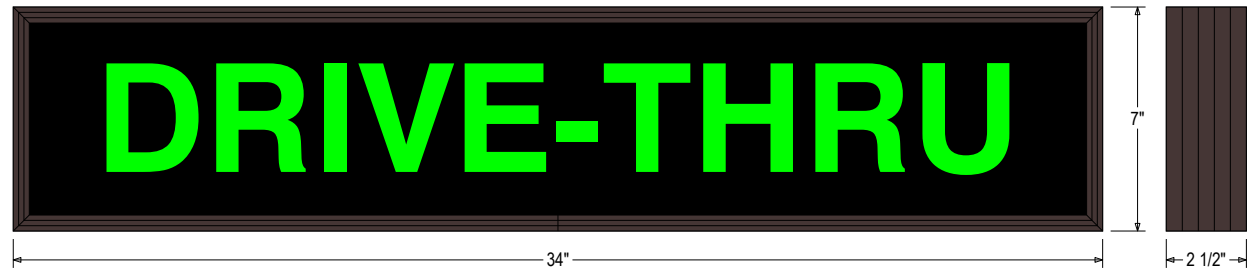

PRODUCT ID: 26959

Outdoor Blank-out LED Backlit Sign

MODEL

PHX734G-B846/120-277VAC

DIMENSIONS

7" H x 34" W x 2.5" D (est. 7.151 lbs)

CLASS

Class: PHX Series

Faces: Single Faced Sign

Finish: Duranodic Bronze

Graphic: Printed graphic applied to surface

Mounting Channel: None

ELECTRICAL

Flashing: Not Included

Input Voltage: 120-277 VAC

UL/cUL Listed: Listed for wet locations

MESSAGE

Color: Black opaque

Font: Swiss 721 Bold BT

Illumination: Backlit with high intensity LEDs. Message blanks out when off

Sign Messages: See message table below

Product View

NOTE: Sign image may not exactly represent the finished product. For illustration purposes only.

MESSAGE	LED/COLOR	HEIGHT	AMPS
---------	-----------	--------	------

DRIVE-THRU	Green Wide Angle LED	3.5"	0.347-0.150
------------	----------------------	------	-------------

NOTE: Above messages are independently controlled.