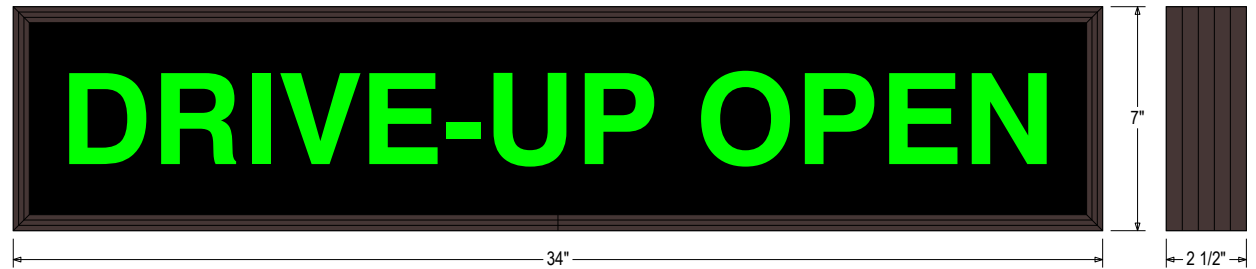

MESSAGE

Color: Black opaque

Font: Swiss 721 Bold BT

Illumination: Backlit with high intensity LEDs. Message blanks out when off

Sign Messages: See message table below

Product View

NOTE: Sign image may not exactly represent the finished product. For illustration purposes only.

MESSAGE	LED/COLOR	HEIGHT	AMPS
---------	-----------	--------	------

DRIVE-UP OPEN	Green Wide Angle LED	3.0"	0.347-0.150
---------------	----------------------	------	-------------

NOTE: Above messages are independently controlled.