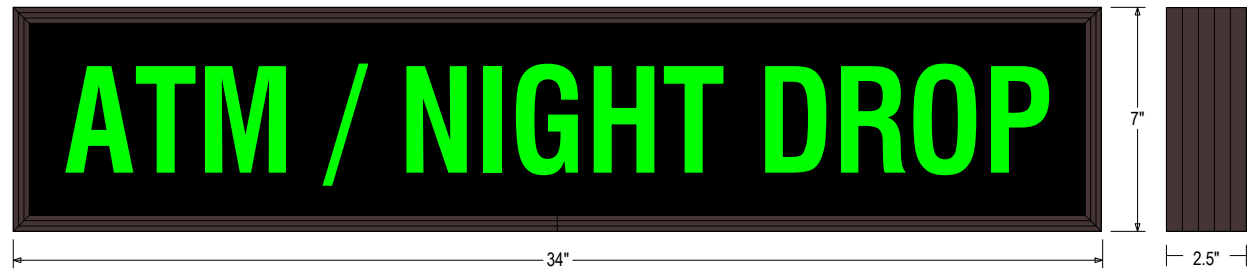

MESSAGE

Color: Black opaque

Font: Swiss 721 Bold Condensed BT

Illumination: Backlit with high intensity LEDs. Message blanks out when off

Sign Messages: See message table below

Product View

NOTE: Sign image may not exactly represent the finished product. For illustration purposes only.