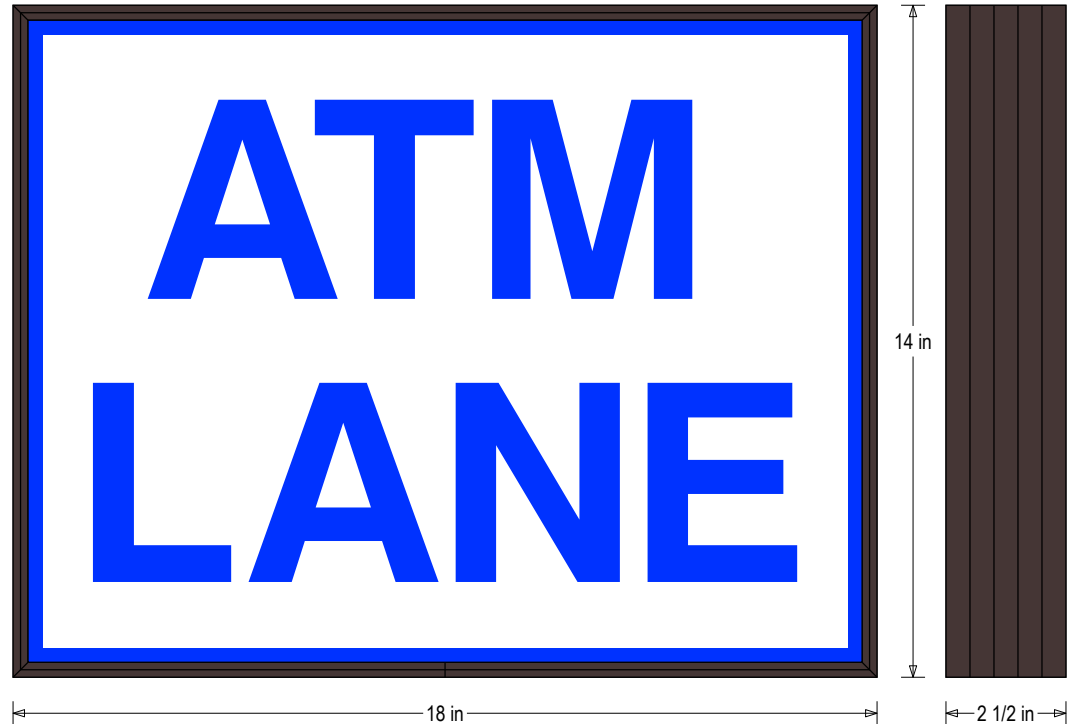

PRODUCT ID: 39378

Outdoor LED Backlit Sign

MODEL

PHXF1418W-121B/120-277VAC

DIMENSIONS

14" H x 18" W x 2.5" D (est. 7.519 lbs)

CLASS

CLASS: PHXF Series

MESSAGE

Color: Blue translucent

Font: Swiss 721 Bold BT

Illumination: White high intensity LED backlit. Message always visible.

Sign Messages: See message table below

MESSAGE	LED/COLOR	HEIGHT	AMPS
ATM LANE	Blue Translucent	4.0"	0.368-0.159

Product View

NOTE: Sign image may not exactly represent the finished product. For illustration purposes only.

Frame Detail