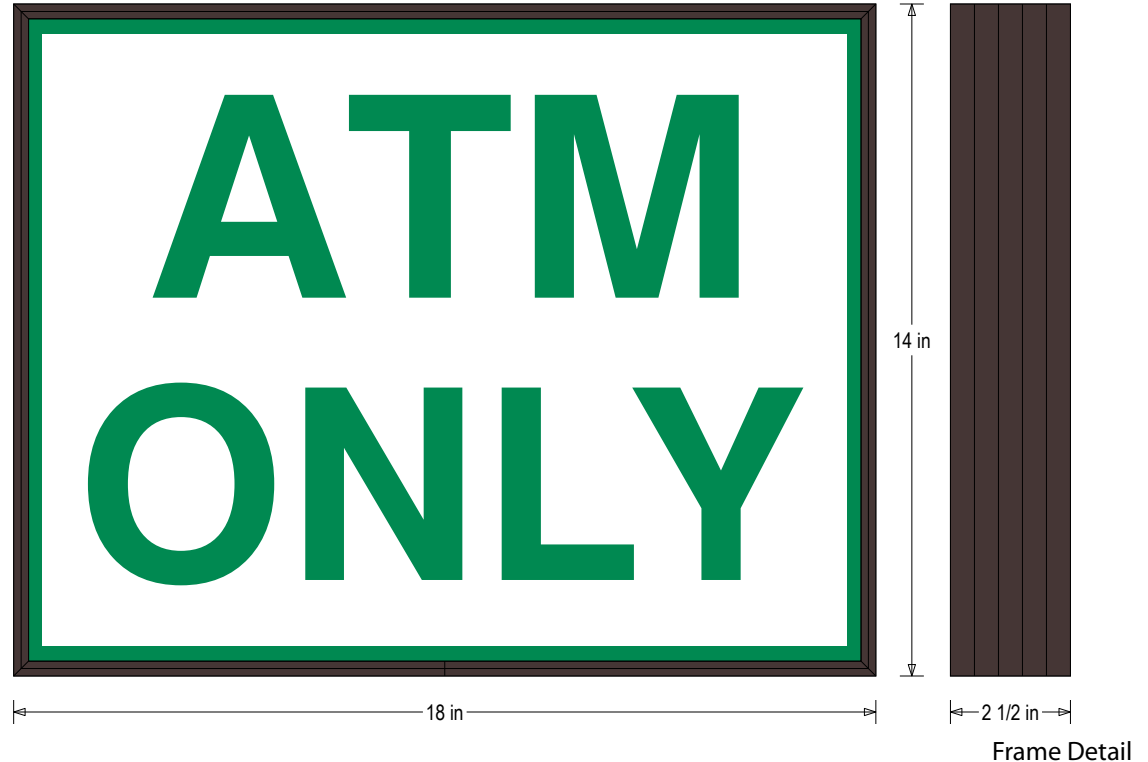

PRODUCT ID: 39381

Outdoor LED Backlit Sign

MODEL

PHXF1418W-120G/120-277VAC

DIMENSIONS

14" H x 18" W x 2.5" D (est. 7.519 lbs)

CLASS

CLASS: PHXF Series

Faces: Single Faced Sign

Finish: Duranodic Bronze

Graphic: Printed graphic applied to surface

Mounting Channel: None

ELECTRICAL

Flashing: Not Included

Input Voltage: 120-277 VAC

UL/cUL Listed: Listed for wet locations

MESSAGE

Color: Green translucent

Font: Swiss 721 Bold BT

Illumination: White high intensity LED backlit. Message always visible.

Sign Messages: See message table below

Product View

NOTE: Sign image may not exactly represent the finished product. For illustration purposes only.