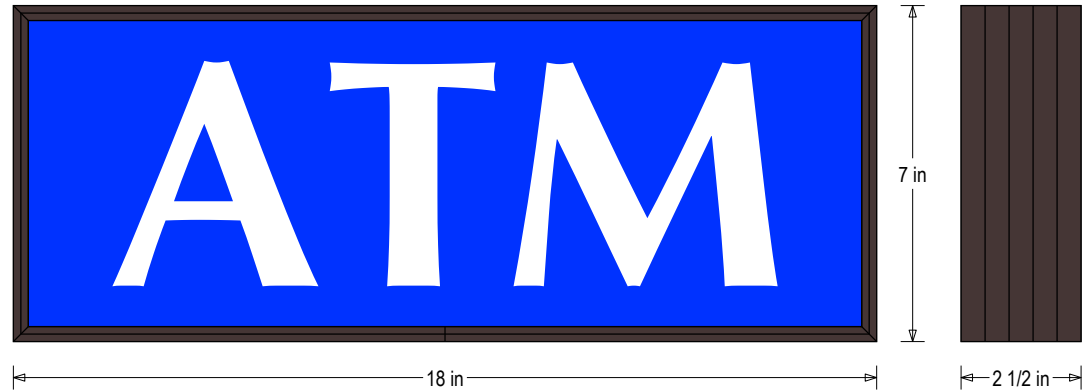

PRODUCT ID: 39382

Outdoor LED Backlit Sign

MODEL

PHXF718W-125B/120-277VAC

DIMENSIONS

7" H x 18" W x 2.5" D (est. 4.084 lbs)

CLASS

CLASS: PHXF Series

Control Method: Switch (not included) or external relay.

CONSTRUCTION

Back Construction: 0.050" Lift-n-Shift Back

Cabinet: 1-piece, corrosion resistant, extruded aluminum frame, 2.5" deep.

Face Material: 1/8" thick, impact modified acrylic (0000)

Faces: Single Faced Sign

Finish: Duranodic Bronze

Graphic: Printed graphic applied to surface

Mounting Channel: None

ELECTRICAL

Flashing: Not Included

Input Voltage: 120-277 VAC

UL/cUL Listed: Listed for wet locations

MESSAGE

Color: Blue translucent

Font: Other: (Optima)

Illumination: White high intensity LED backlit. Message always visible.

Sign Messages: See message table below

Product View

NOTE: Sign image may not exactly represent the finished product. For illustration purposes only.