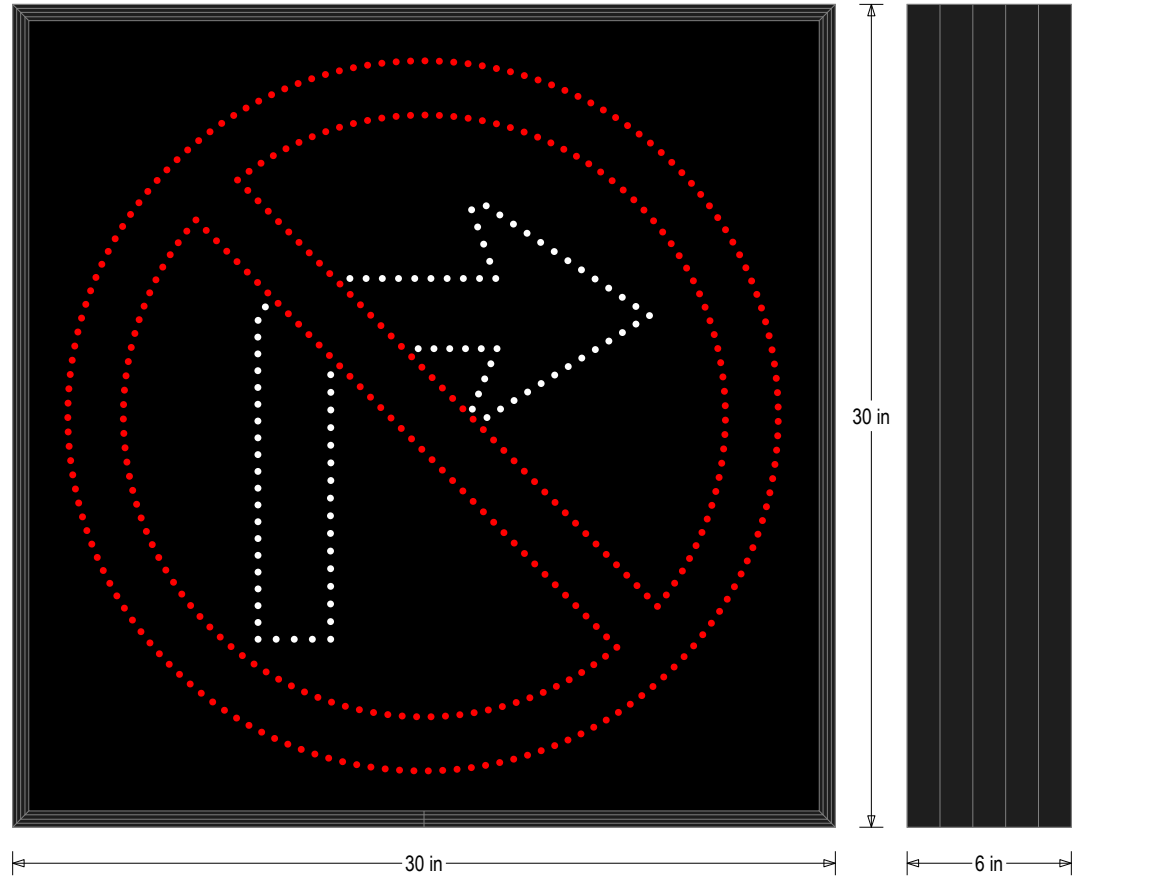

PRODUCT ID: 53989

Traffic-Grade LED Blank-Out Sign

MODEL

STR3030RW-A049/120-277VAC

DIMENSIONS

30" H x 30" W x 6" D (est. 38.851 lbs)

CLASS

Class: STO Class

Control Method: Switch (not included) or external relay.

CONSTRUCTION

Back Construction: 0.125" Lift-n-Shift Back

Cabinet: 1-piece, corrosion resistant, triple hollow, extruded aluminum frame, 6" deep.

Face Material: 1/8" impact resistant, smoke-tinted polycarbonate (5109)

Faces: Single Faced Sign

Finish: Flat Black

Mounting Channel: None

ELECTRICAL

Flashing: Not Included

Input Voltage: 120-277 VAC

Photodimming: Installed

UL/cUL Listed: Listed for wet locations

MESSAGE

Illumination: Super bright direct view LEDs. Message blanks out when off.

Sign Messages: See message table below

Product View

NOTE: Sign image may not exactly represent the finished product. For illustration purposes only.

Frame Detail