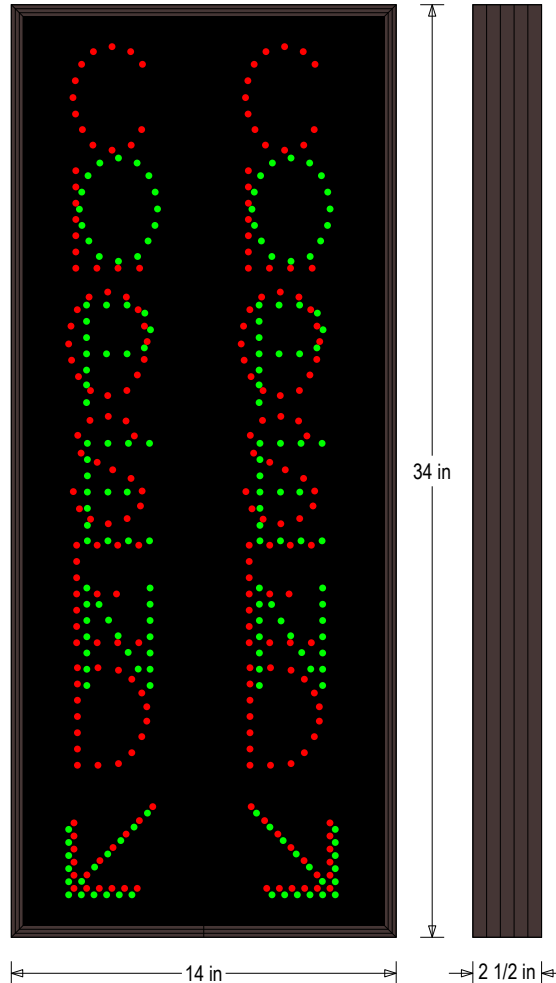

PRODUCT ID: 5739

Outdoor Blank-out LED Direct-view Sign

MODEL

TCL3414GRGR-579/120-277VAC

DIMENSIONS

34" H x 14" W x 2.5" D (est. 13.793 lbs)

CLASS

CLASS: TCL Series

MESSAGE

Illumination: Super bright direct view LEDs. Message blanks out when off.

Sign Messages: See message table below

MESSAGE	LED/COLOR	HEIGHT	AMPS
CLOSED w/ Down Left Arrow	Red Wide Angle LED	3.5"	0.051-0.022
OPEN w/ Down Left Arrow	Green Wide Angle LED	3.5"	0.067-0.029
CLOSED w/ Down Right Arrow	Red Wide Angle LED	3.5"	0.051-0.022
OPEN w/ Down Right Arrow	Green Wide Angle LED	3.5"	0.067-0.029

Product View

NOTE: Sign image may not exactly represent the finished product. For illustration purposes only.

Sample Display Options

Frame Detail