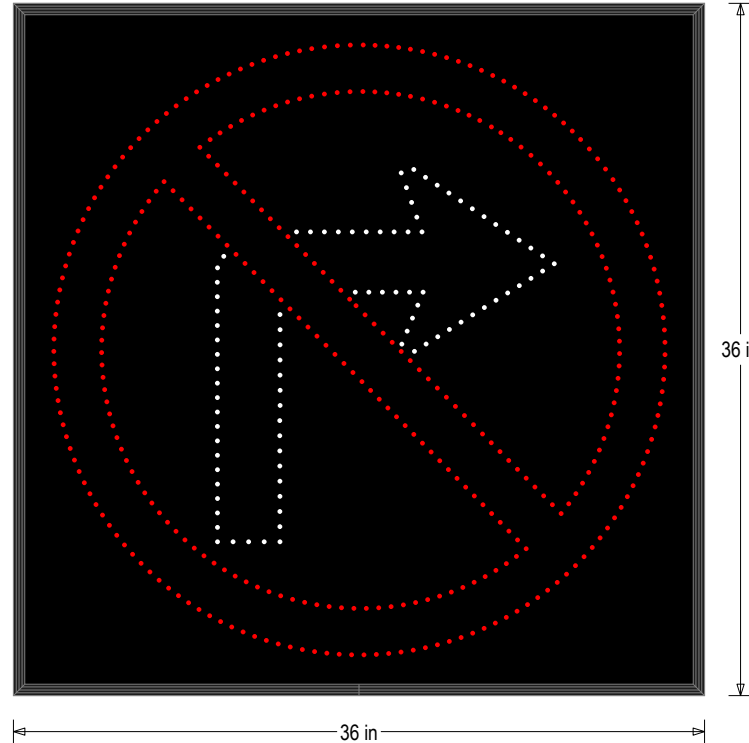

PRODUCT ID: 57401

Traffic-Grade LED Blank-Out Sign

MODEL

STR3636RW-A049/120-277VAC

DIMENSIONS

36" H x 36" W x 6" D (est. 52.583 lbs)

CLASS

Class: STO Class

Control Method: Switch (not included) or external relay.

CONSTRUCTION

Back Construction: 0.125" Lift-n-Shift Back

Cabinet: 1-piece, corrosion resistant, triple hollow, extruded aluminum frame, 6" deep.

Face Material: 1/8" impact resistant, smoke-tinted polycarbonate (5109)

Faces: Single Faced Sign

Finish: Flat Black

Mounting Channel: None

ELECTRICAL

Flashing: Not Included

Input Voltage: 120-277 VAC

Photodimming: Installed

UL/cUL Listed: Listed for wet locations

MESSAGE

Illumination: Super bright direct view LEDs. Message blanks out when off.

Sign Messages: See message table below

Product View

NOTE: Sign image may not exactly represent the finished product. For illustration purposes only.

6 in