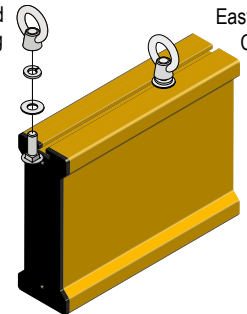

I-Bar Detail

Eyebolt for overhead mounting