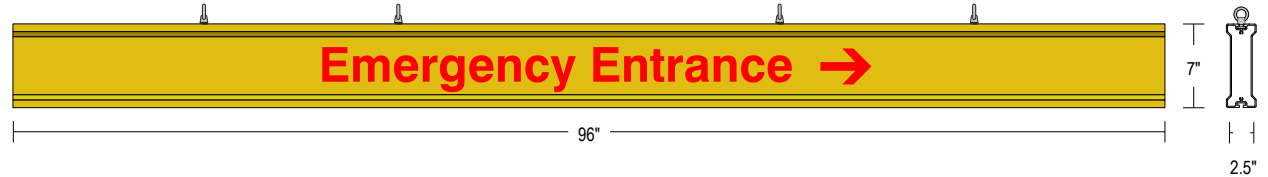

PRODUCT ID: 65809

Non-illuminated Bar Continuous

MODEL

IBAR-C796R-J431

DIMENSIONS

7" H x 96" W x 2.5" D (est. 22.6 lbs)

CLASS

Class: IBAR Series

CONSTRUCTION

Faces: Single Faced Sign

Finish: Traffic Yellow

Graphic: Vinyl applied graphic

I-Bar: Continuous extruded aluminum bar with end caps and EasyGlide Adjustable Eyebolts for mounting.

MESSAGE

Color: Refer to message table (Red Reflective Vinyl)

Font: Swiss 721 Bold BT

Sign Messages: See message table below

Product View

NOTE: Sign image may not exactly represent the finished product. For illustration purposes only.