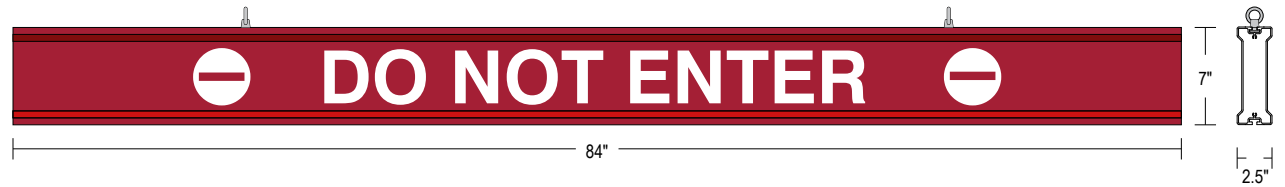

#### DIMENSIONS

7" H x 84" W x 2.5" D (est. 22.6 lbs)

#### CONSTRUCTION

Faces: Single Faced Sign

Finish: Other (Red)

Graphic: Vinyl applied graphic

I-Bar: Continuous extruded aluminum bar with end caps and EasyGlide Adjustable Eyebolts for mounting.

## Product View

NOTE: Sign image may not exactly represent the finished product. For illustration purposes only.